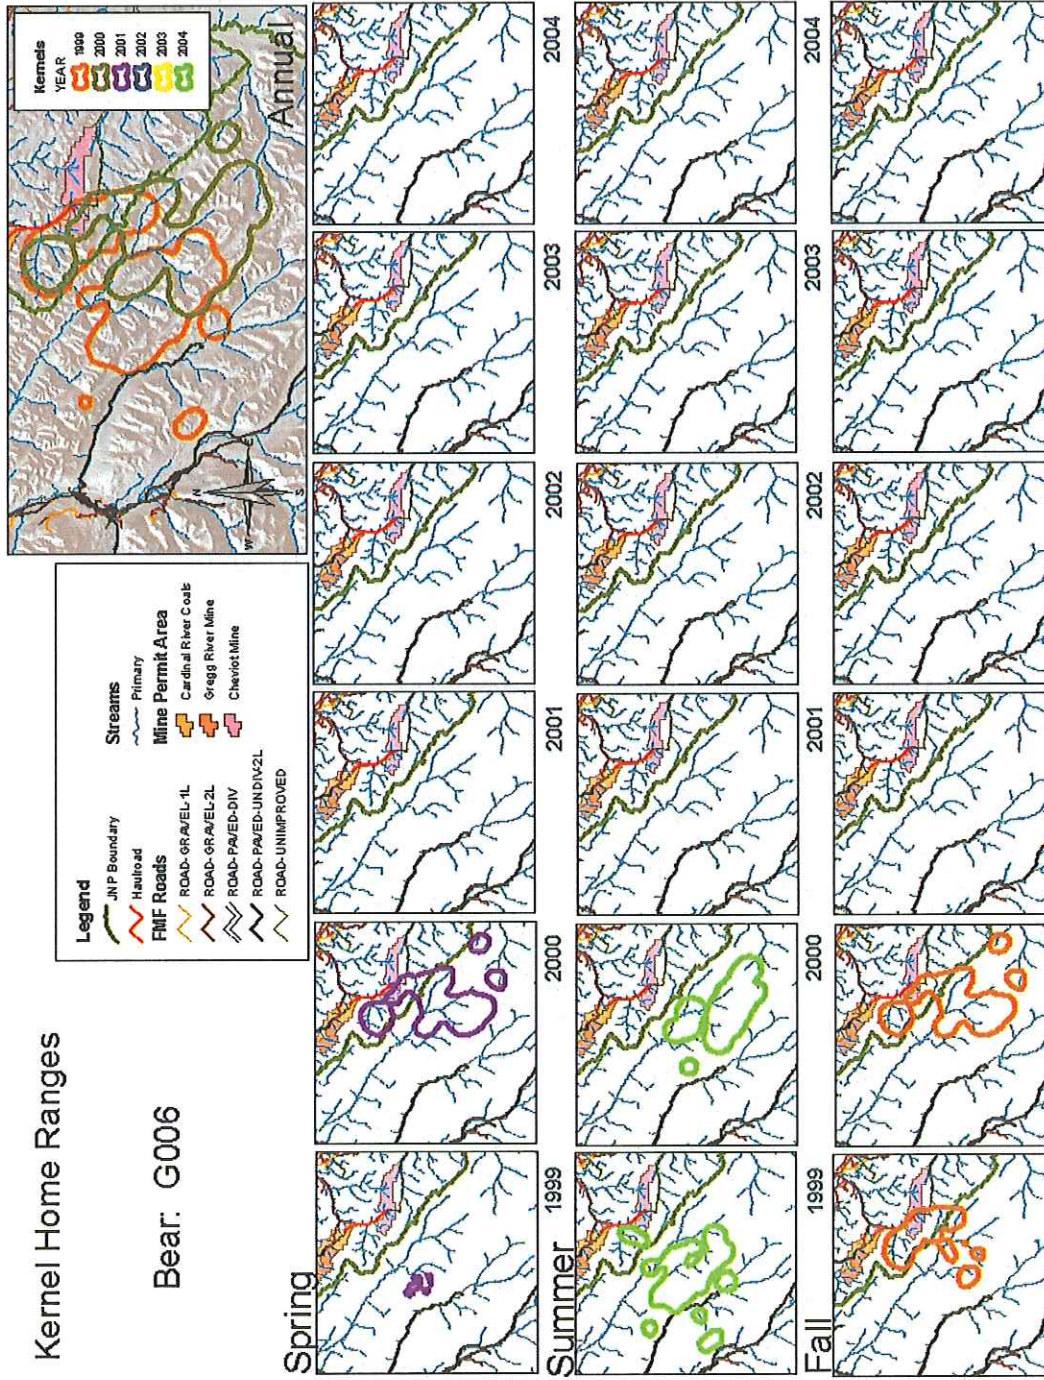

**ANNUAL AND SEASONAL HOME RANGE MAPS  
OF GRIZZLY BEARS USING THE CHEVIOT AND  
GREGG RIVER/LUSCAR MINE LEASE AREAS  
1999-2004**

*Prepared by Saundi Stevens and Julie Dwoal  
March 2005*

# Kernel Home Ranges

Bear: G003

# Kernel Home Ranges

Bear: G004

# Kernel Home Ranges

Bear: G006