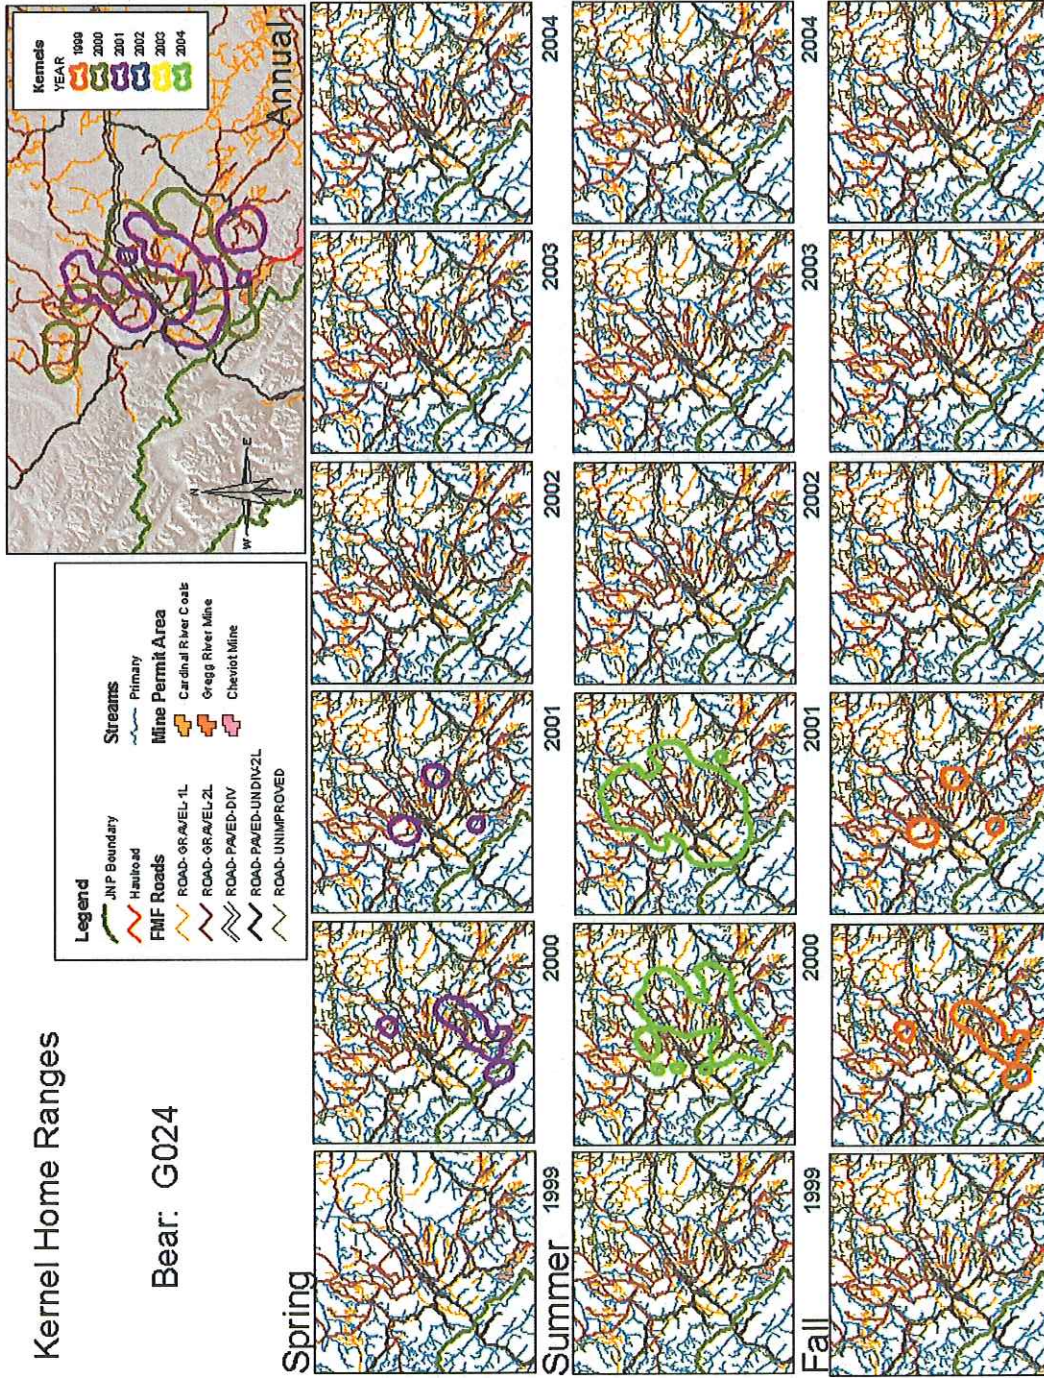

Kernel Home Ranges

Bear: G024