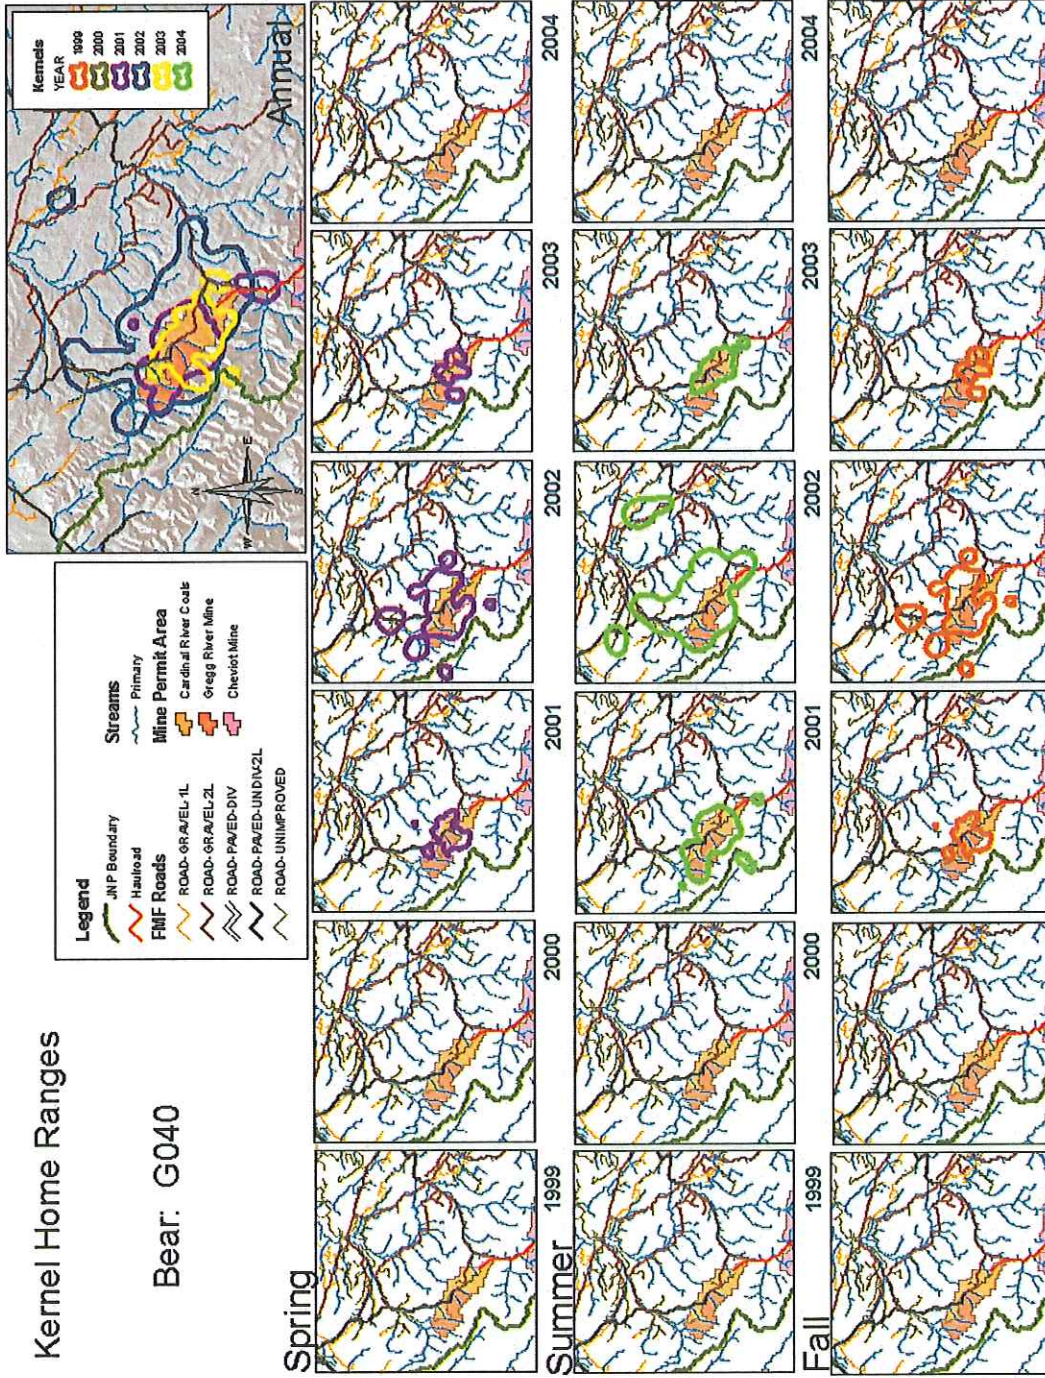

Kernel Home Ranges

Bear: G040