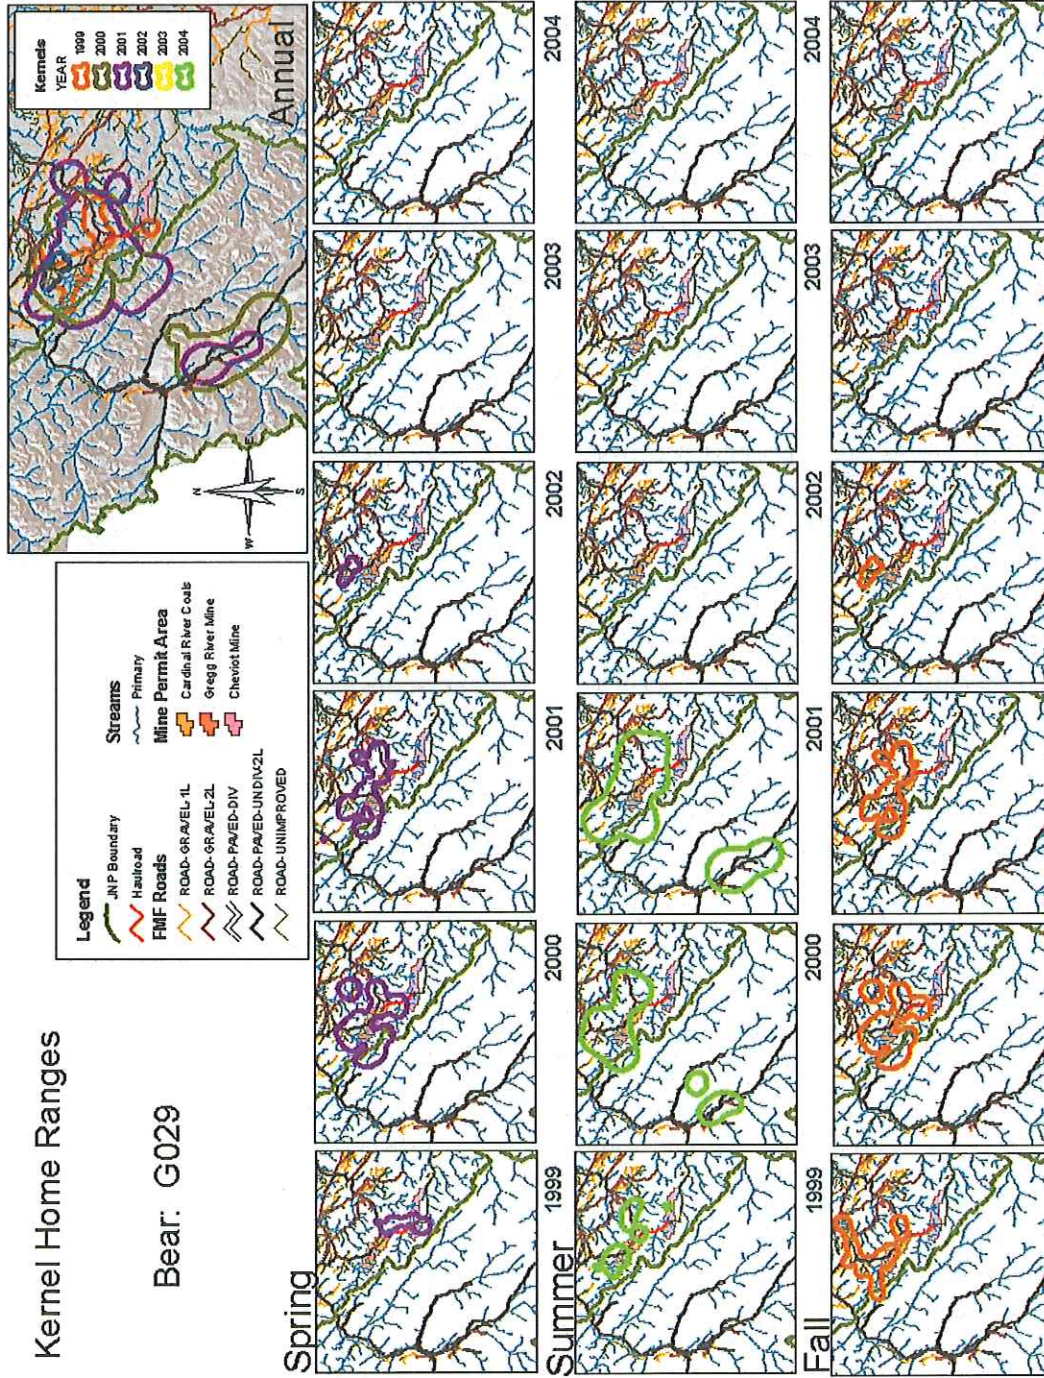

Kernel Home Ranges

Bear: G029