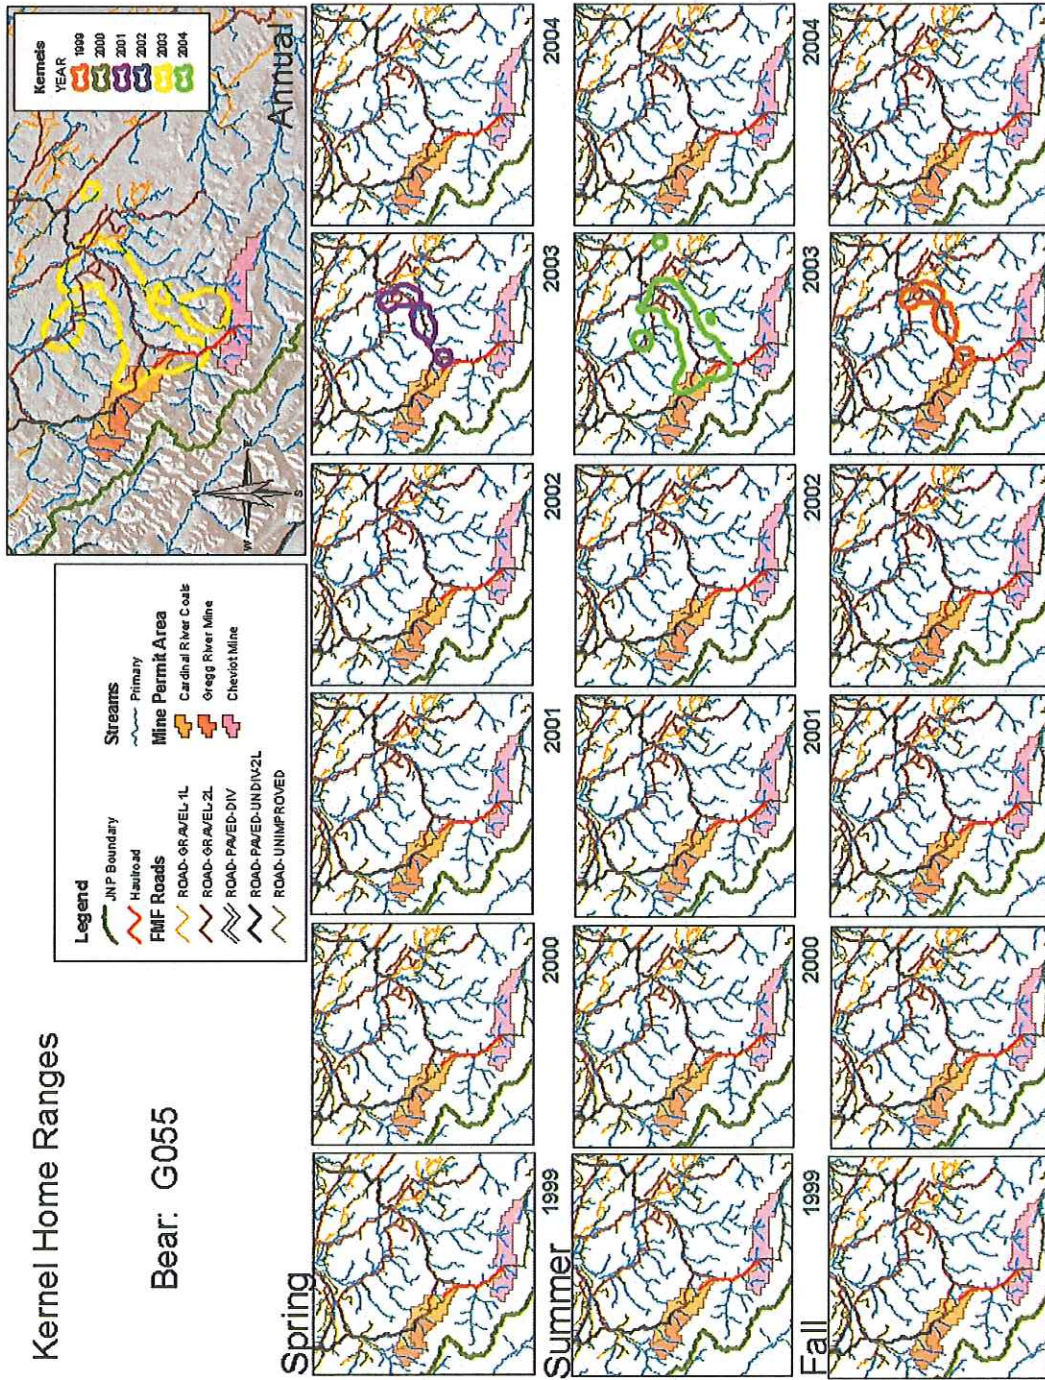

Kernel Home Ranges

Bear: G055