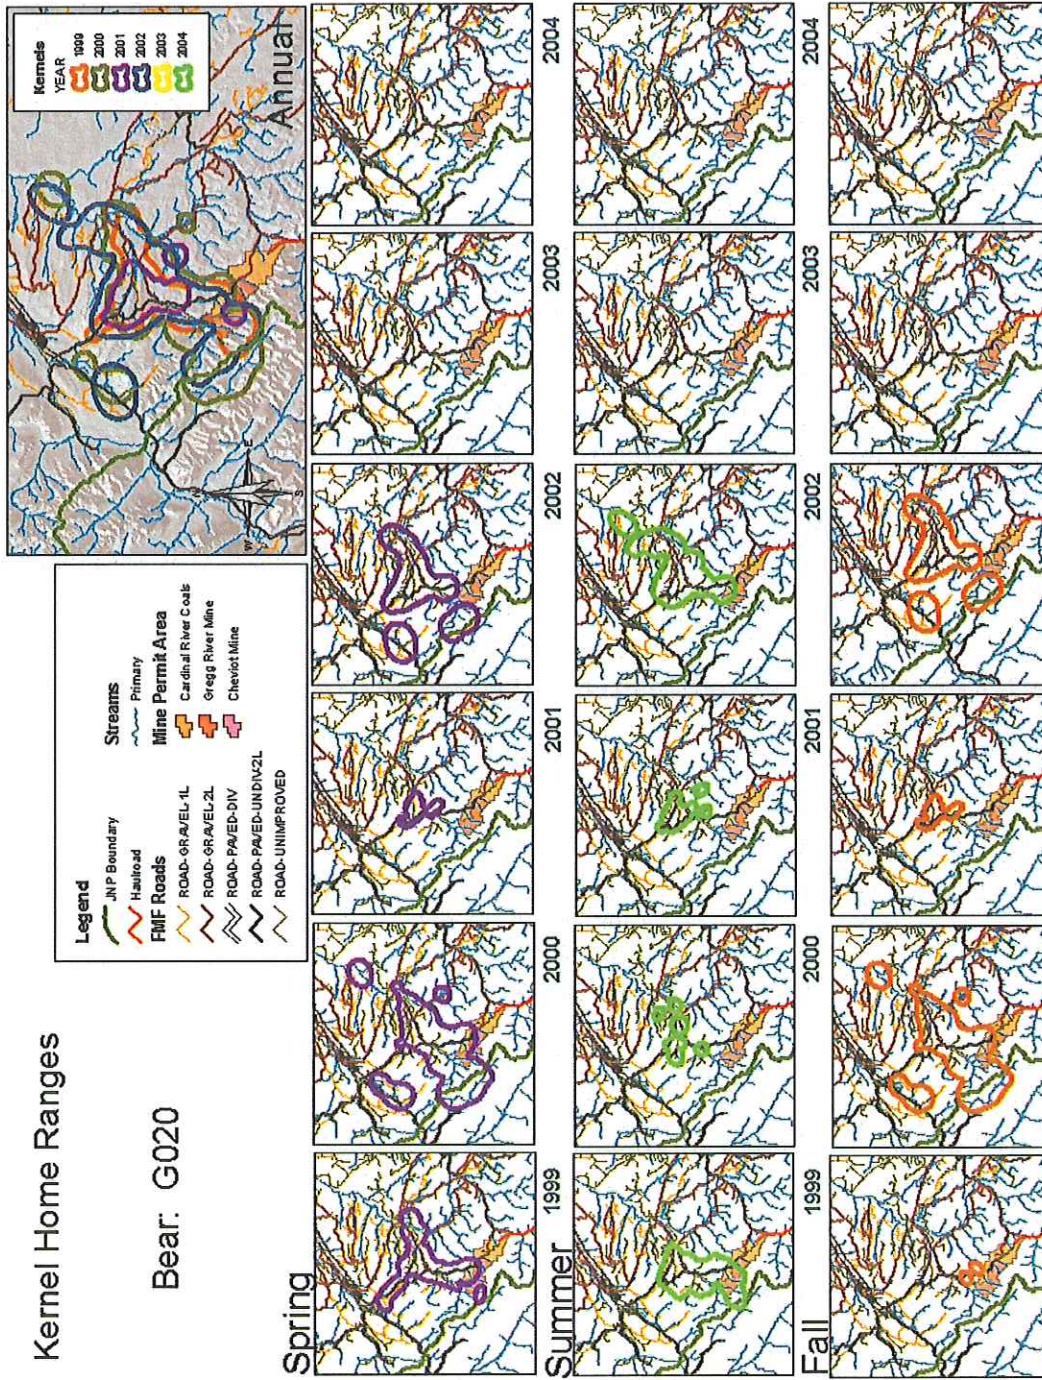

Kernel Home Ranges

Bear: G020