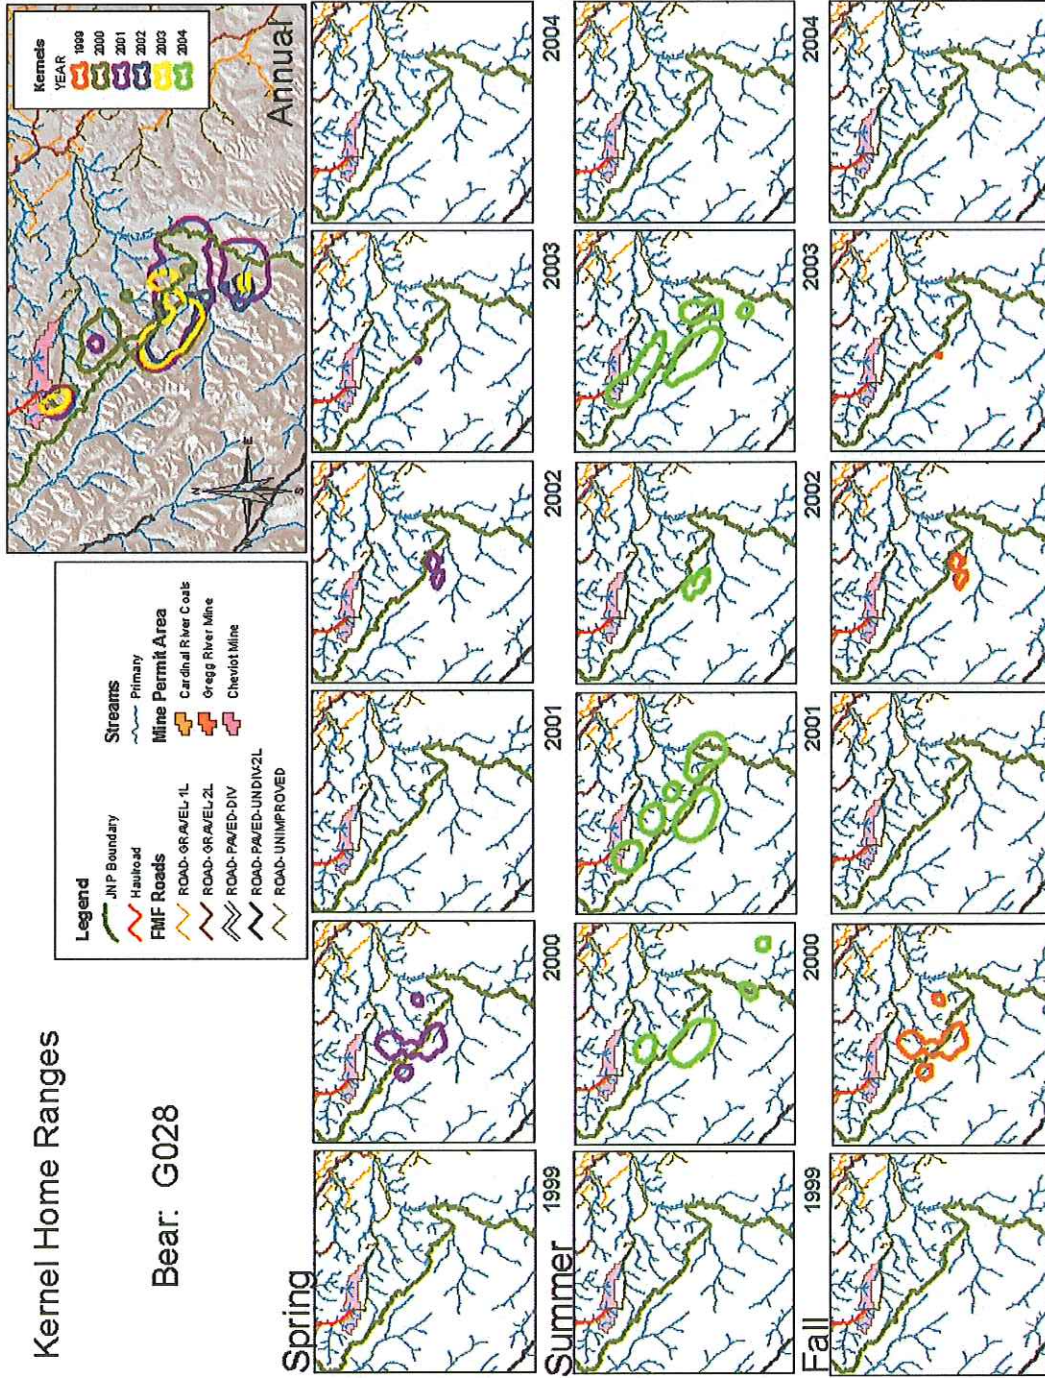

# Kernel Home Ranges

Bear: G023

# Kernel Home Ranges

Bear: G027

# Kernel Home Ranges

Bear: G028

# Kernel Home Ranges

Bear: G029