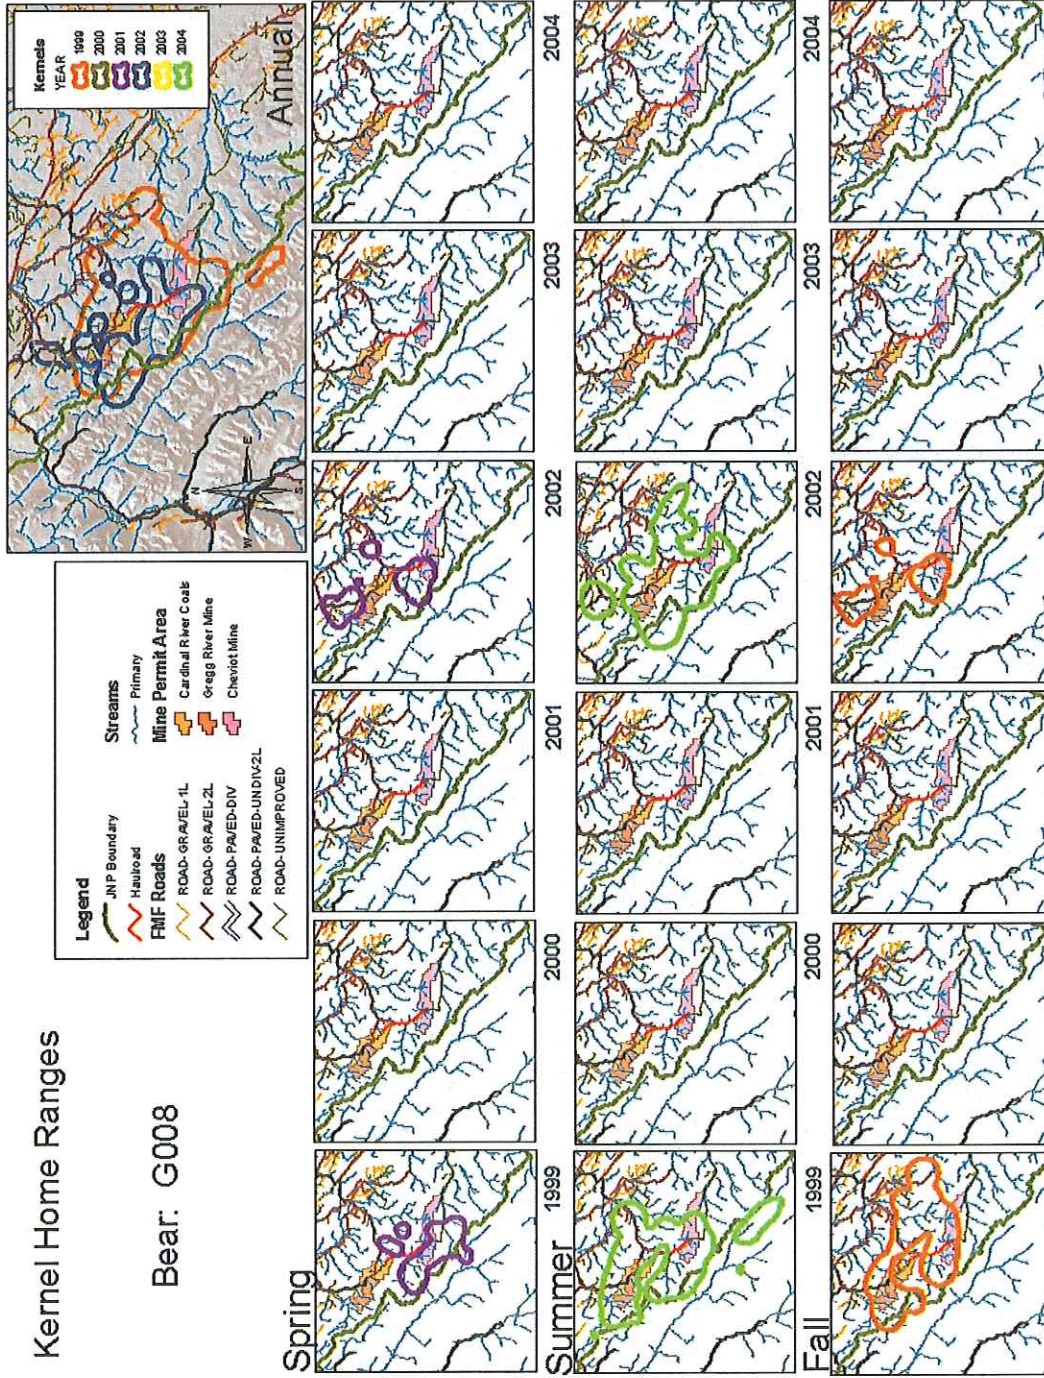

# Kernel Home Ranges

Bear: G003

# Kernel Home Ranges

Bear: G004

# Kernel Home Ranges

Bear: G006

# Kernel Home Ranges

Bear: G008