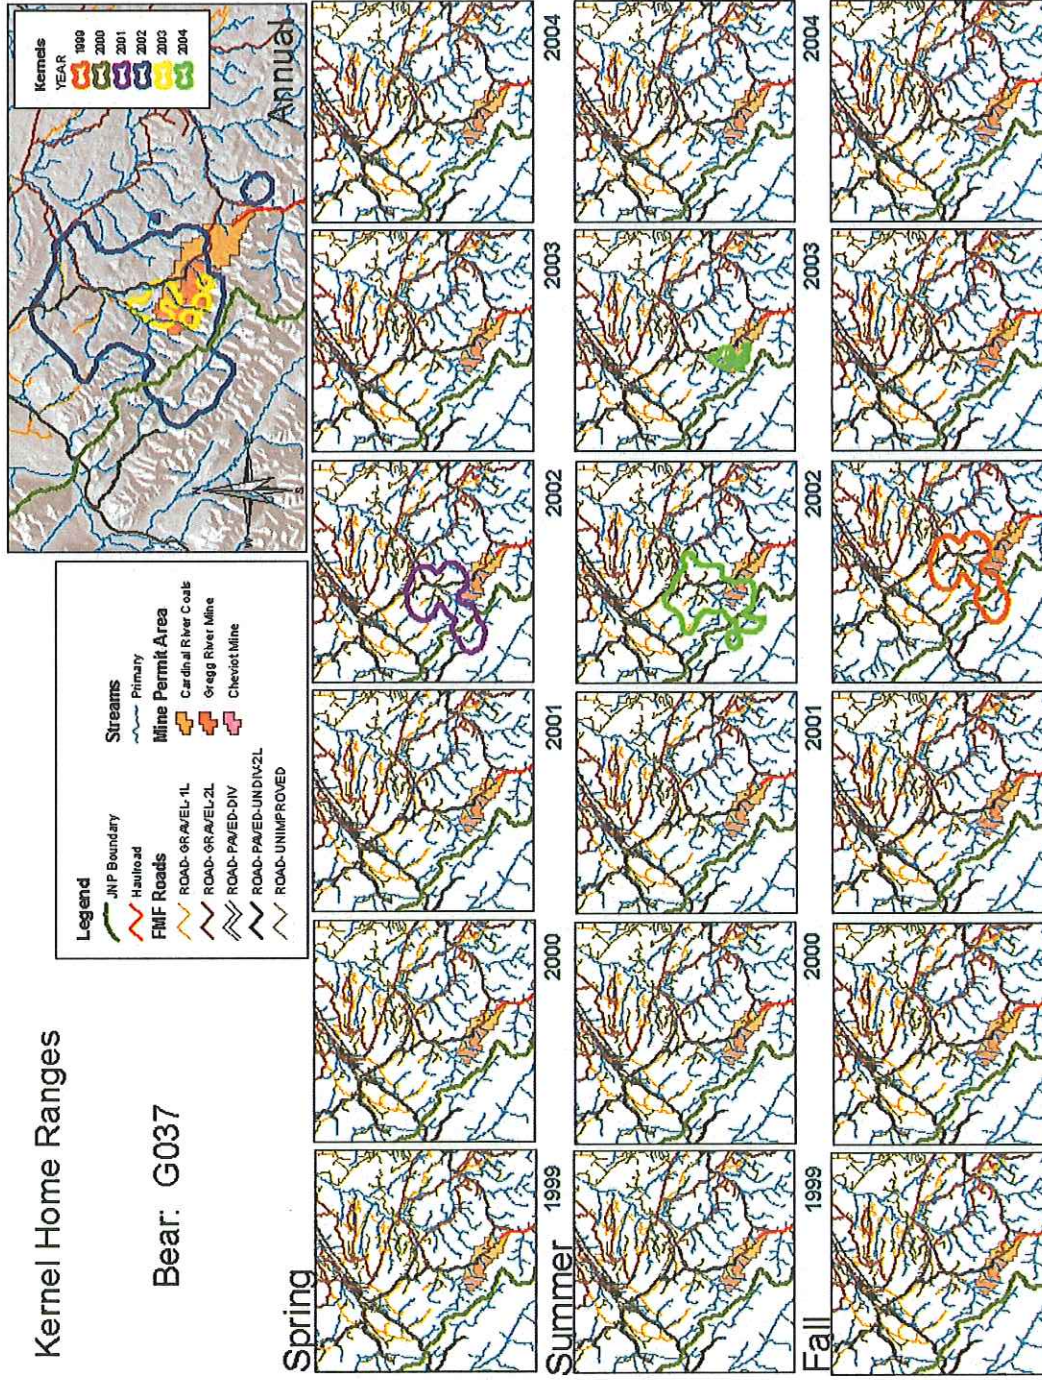

Kernel Home Ranges

Bear: G037