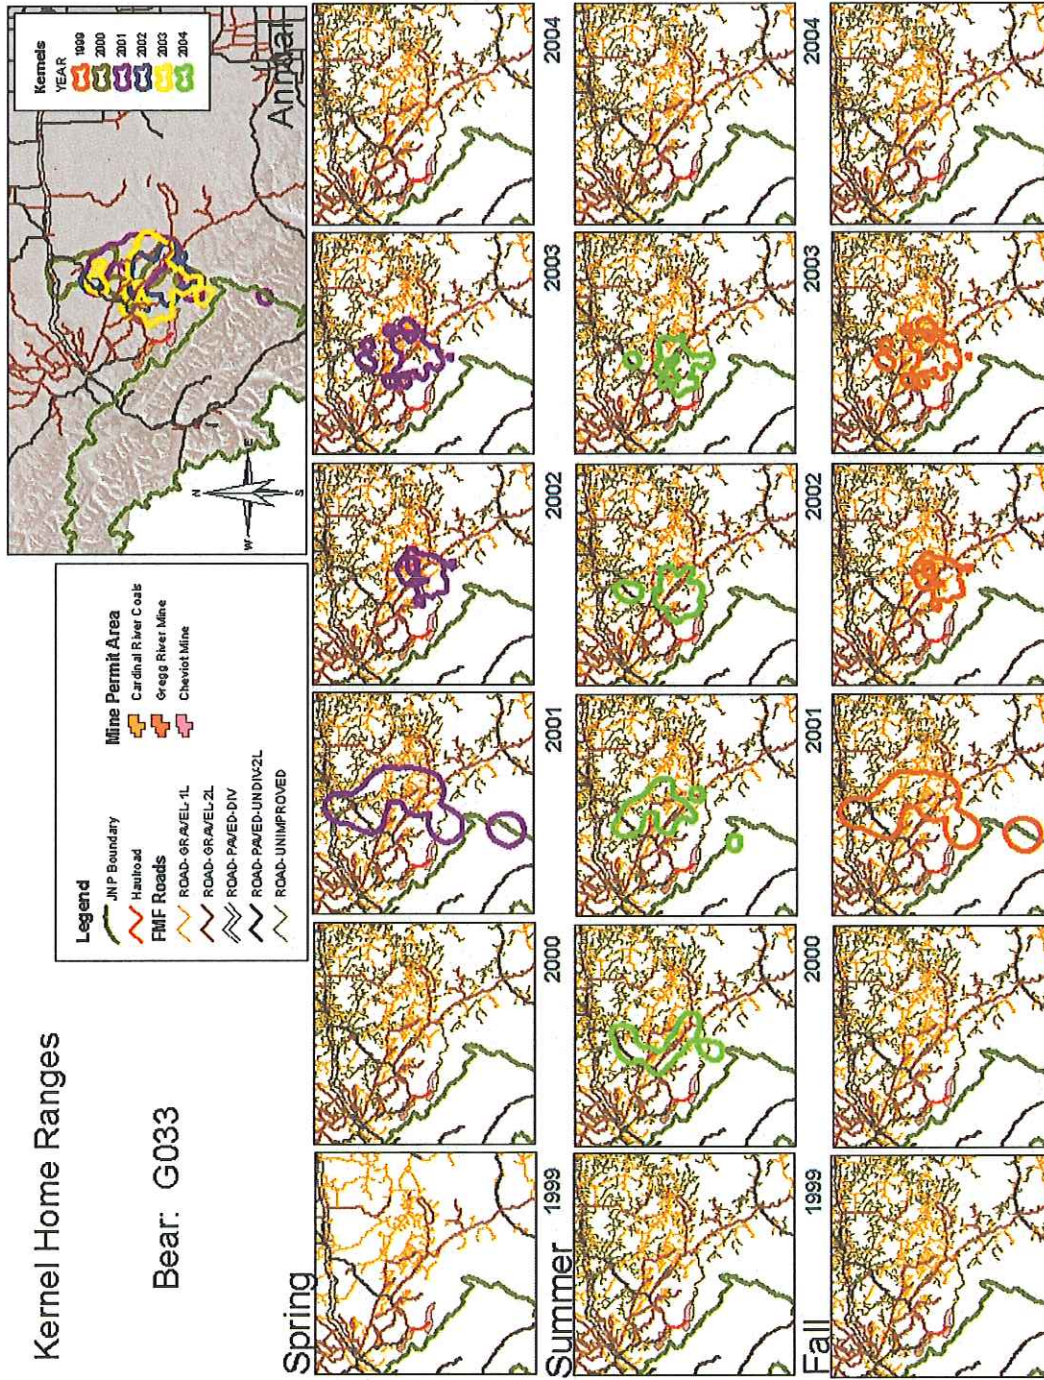

Kernel Home Ranges

Bear: G033