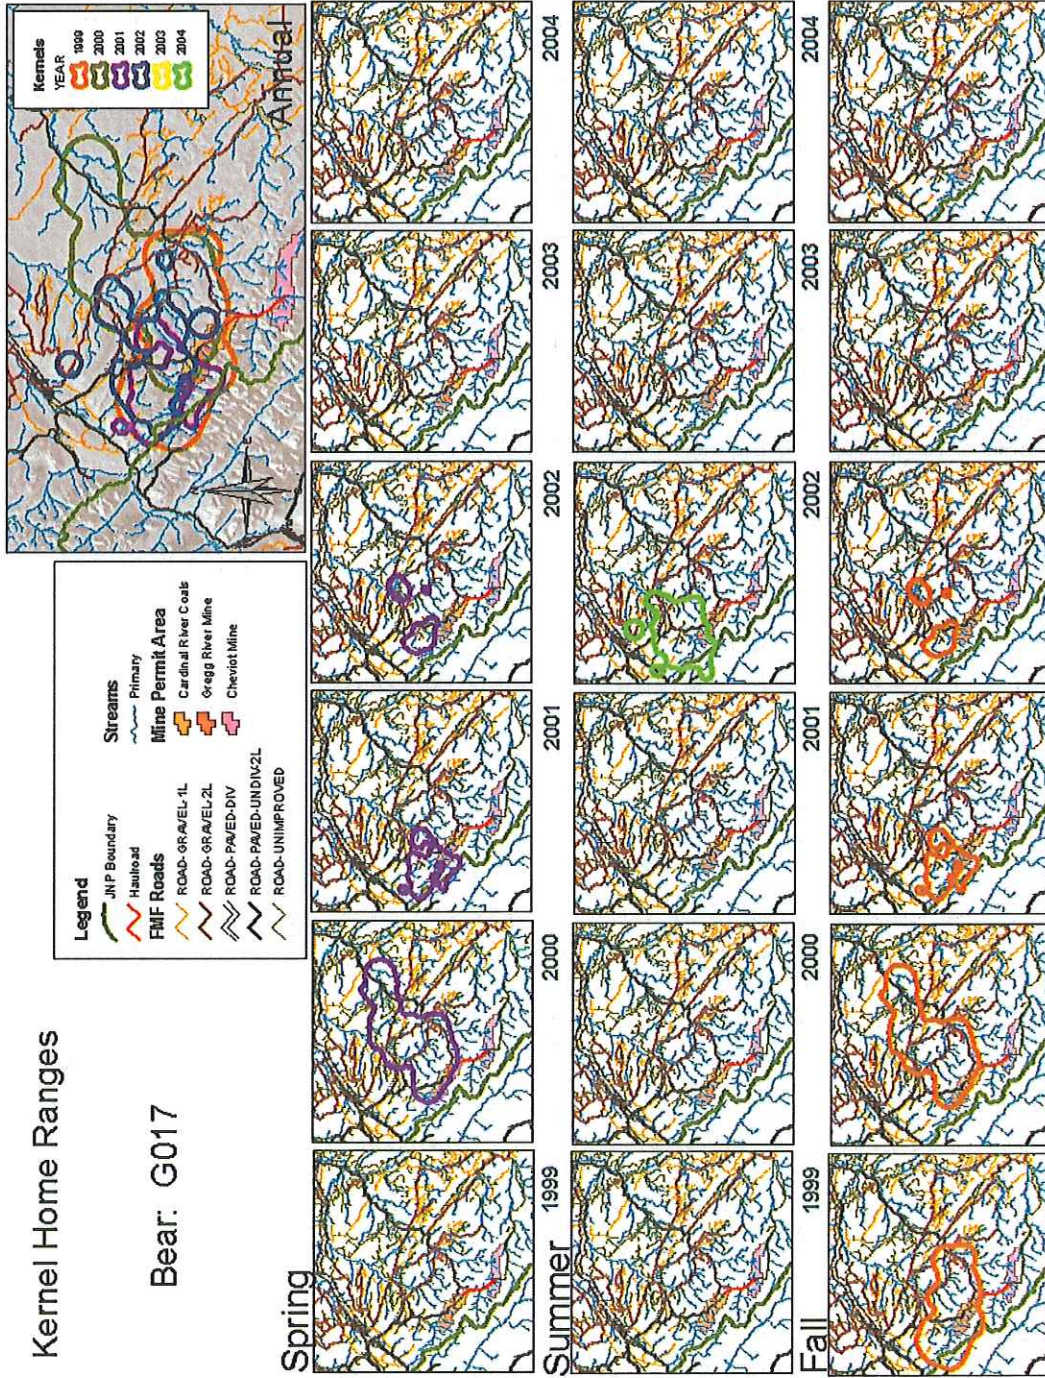

Kernel Home Ranges

Bear: G017