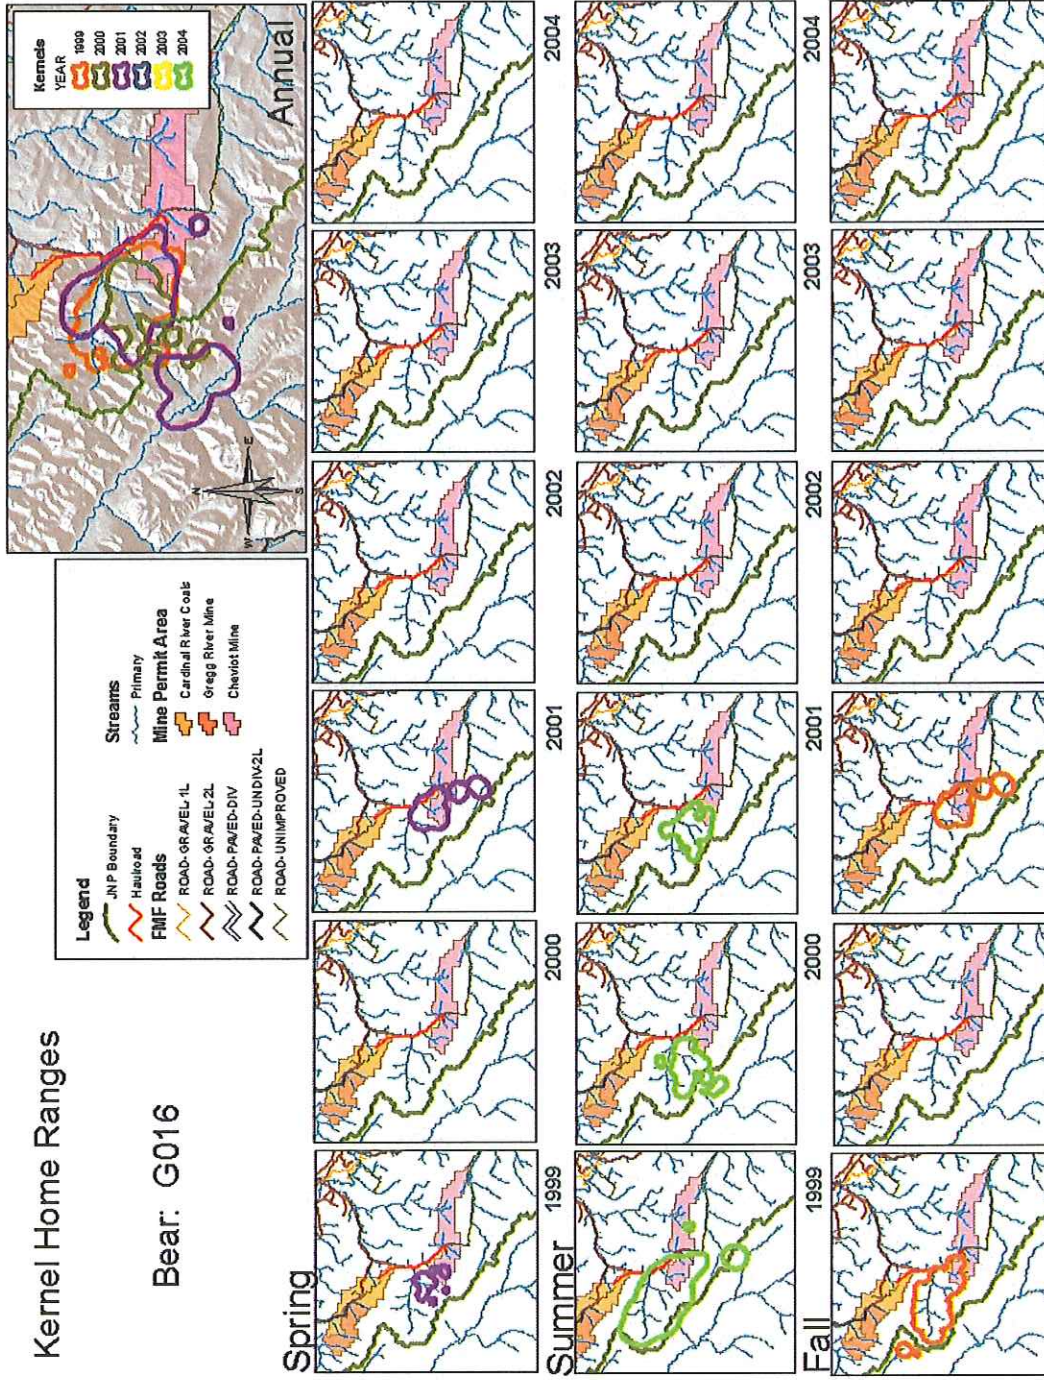

Kernel Home Ranges

Bear: G016