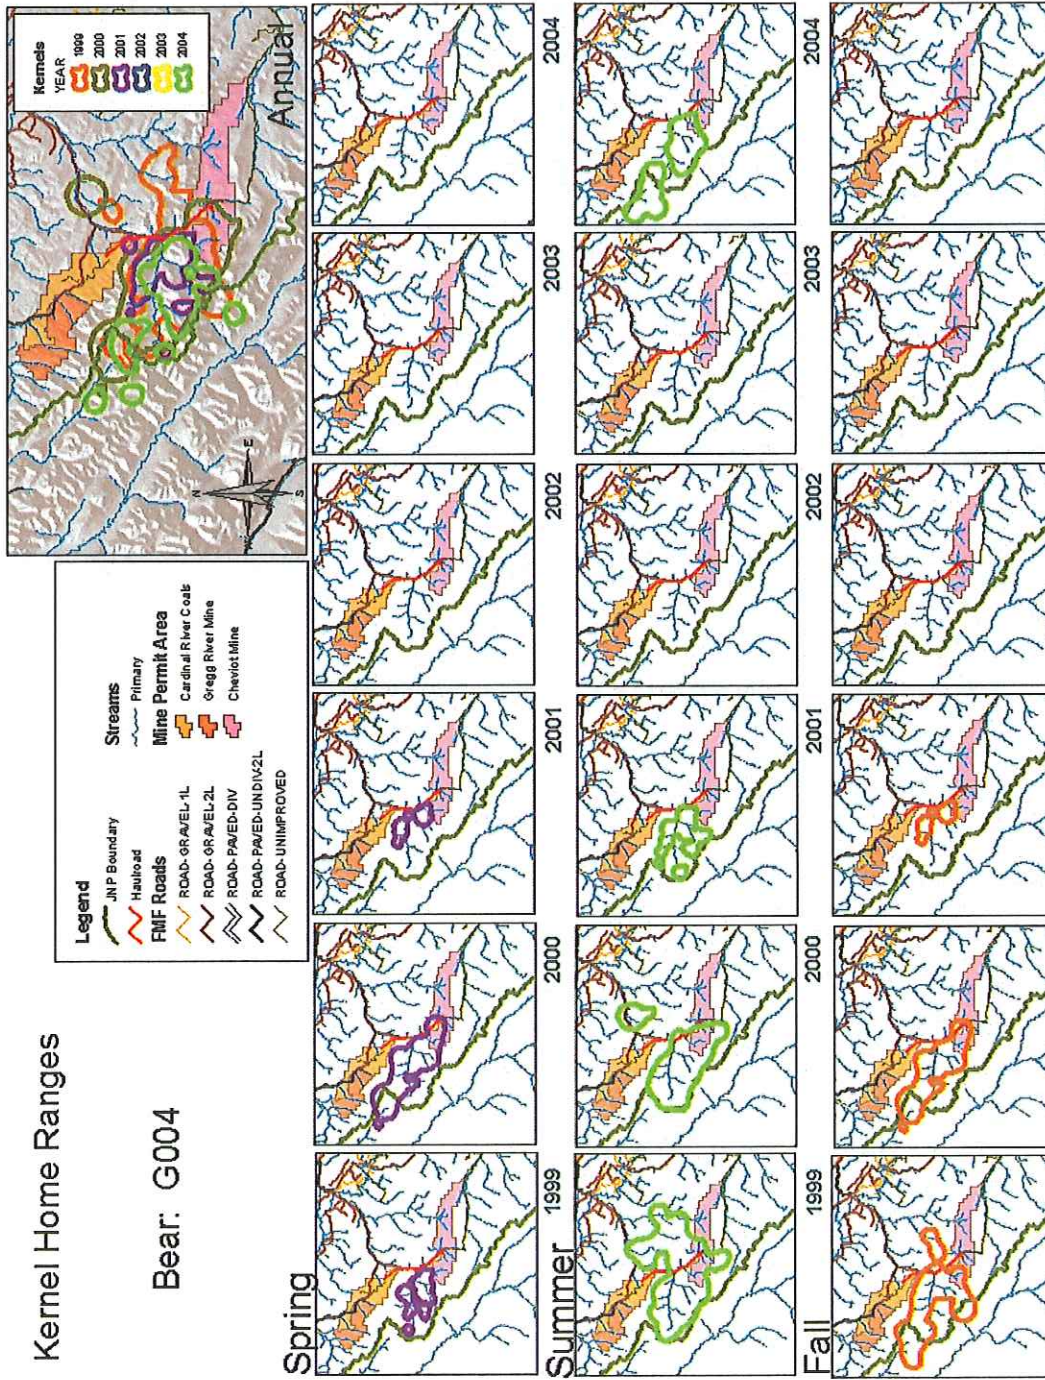

**ANNUAL AND SEASONAL HOME RANGE MAPS  
OF GRIZZLY BEARS USING THE CHEVIOT AND  
GREGG RIVER/LUSCAR MINE LEASE AREAS  
1999-2004**

*Prepared by Saundi Stevens and Julie Dwoal  
March 2005*

# Kernel Home Ranges

Bear: G003

# Kernel Home Ranges

Bear: G004