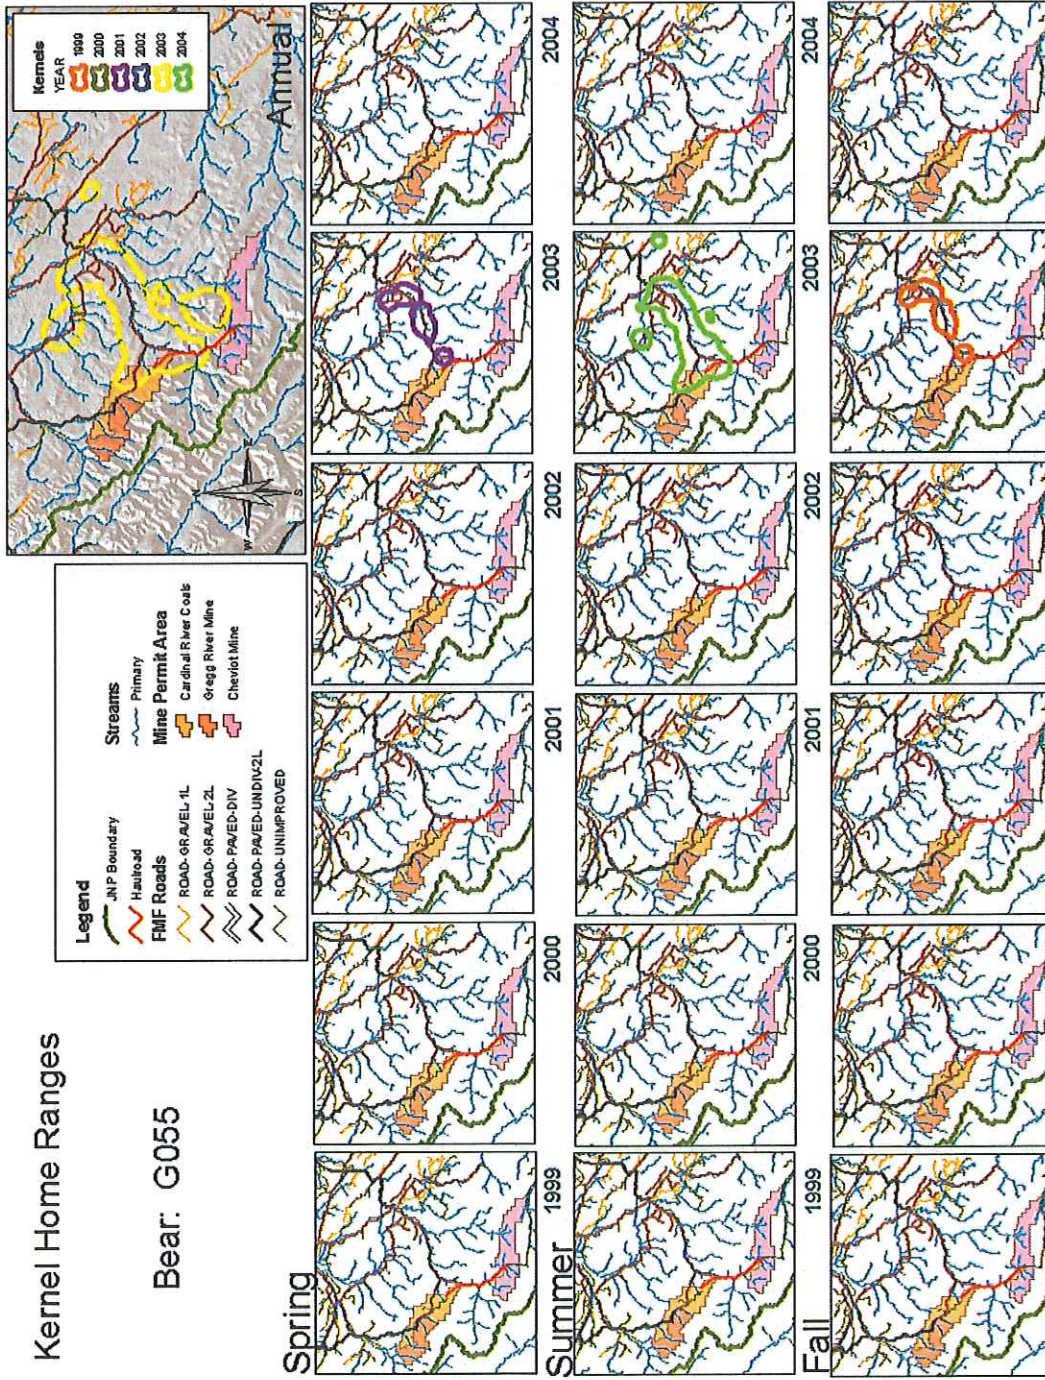

Kernel Home Ranges

Bear: G055