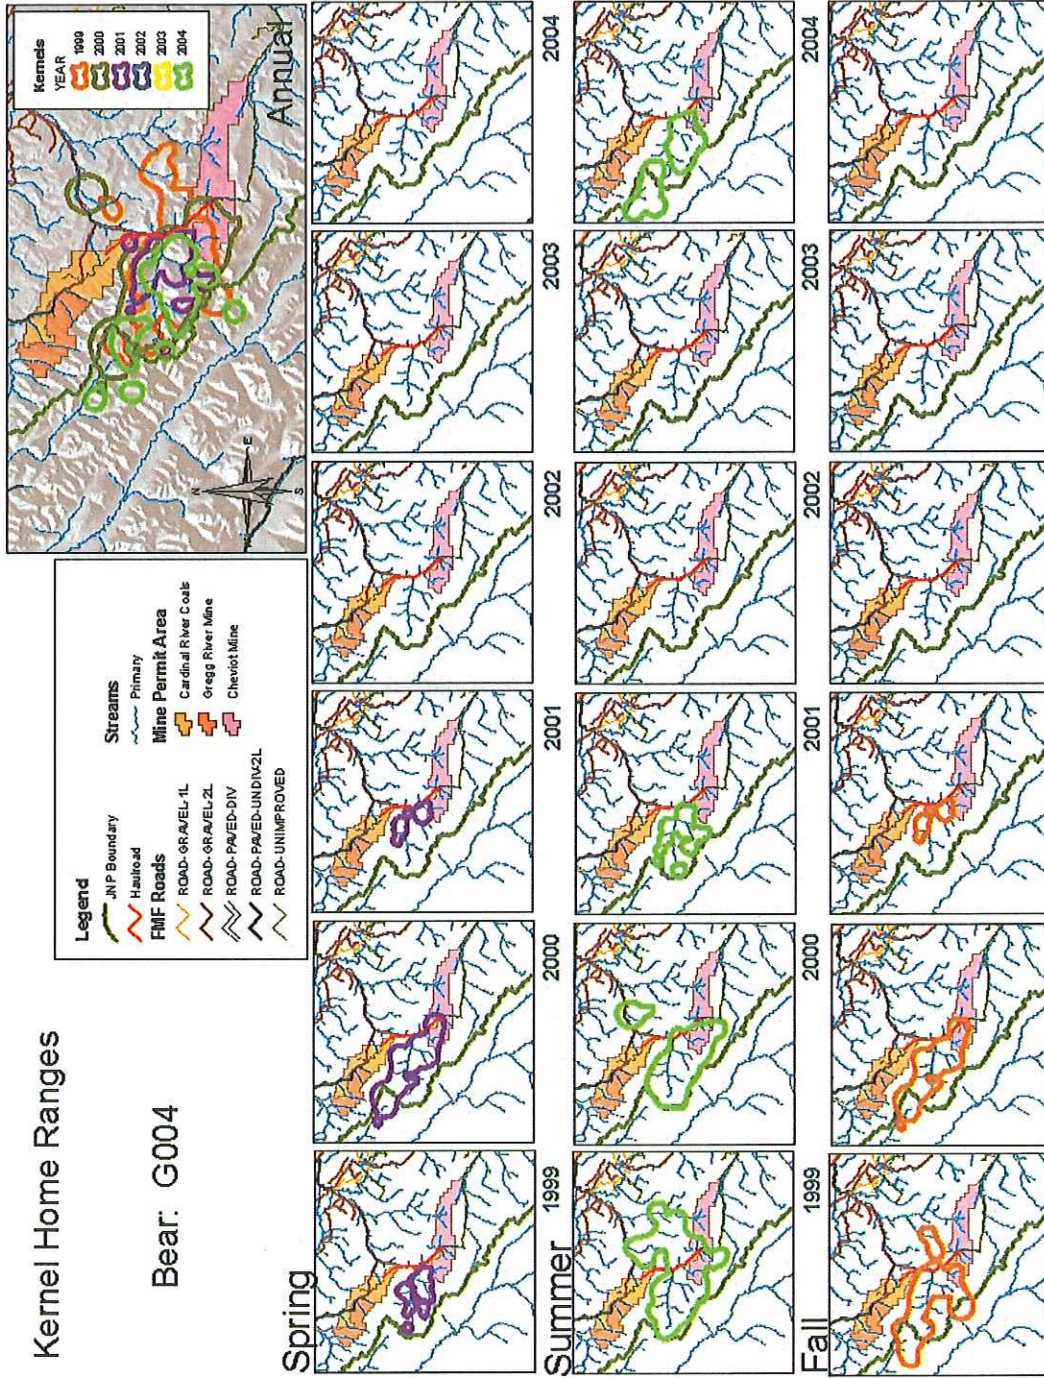

# Kernel Home Ranges

Bear: G055

# Kernel Home Ranges

Bear: G058

# Kernel Home Ranges

Bear: G004