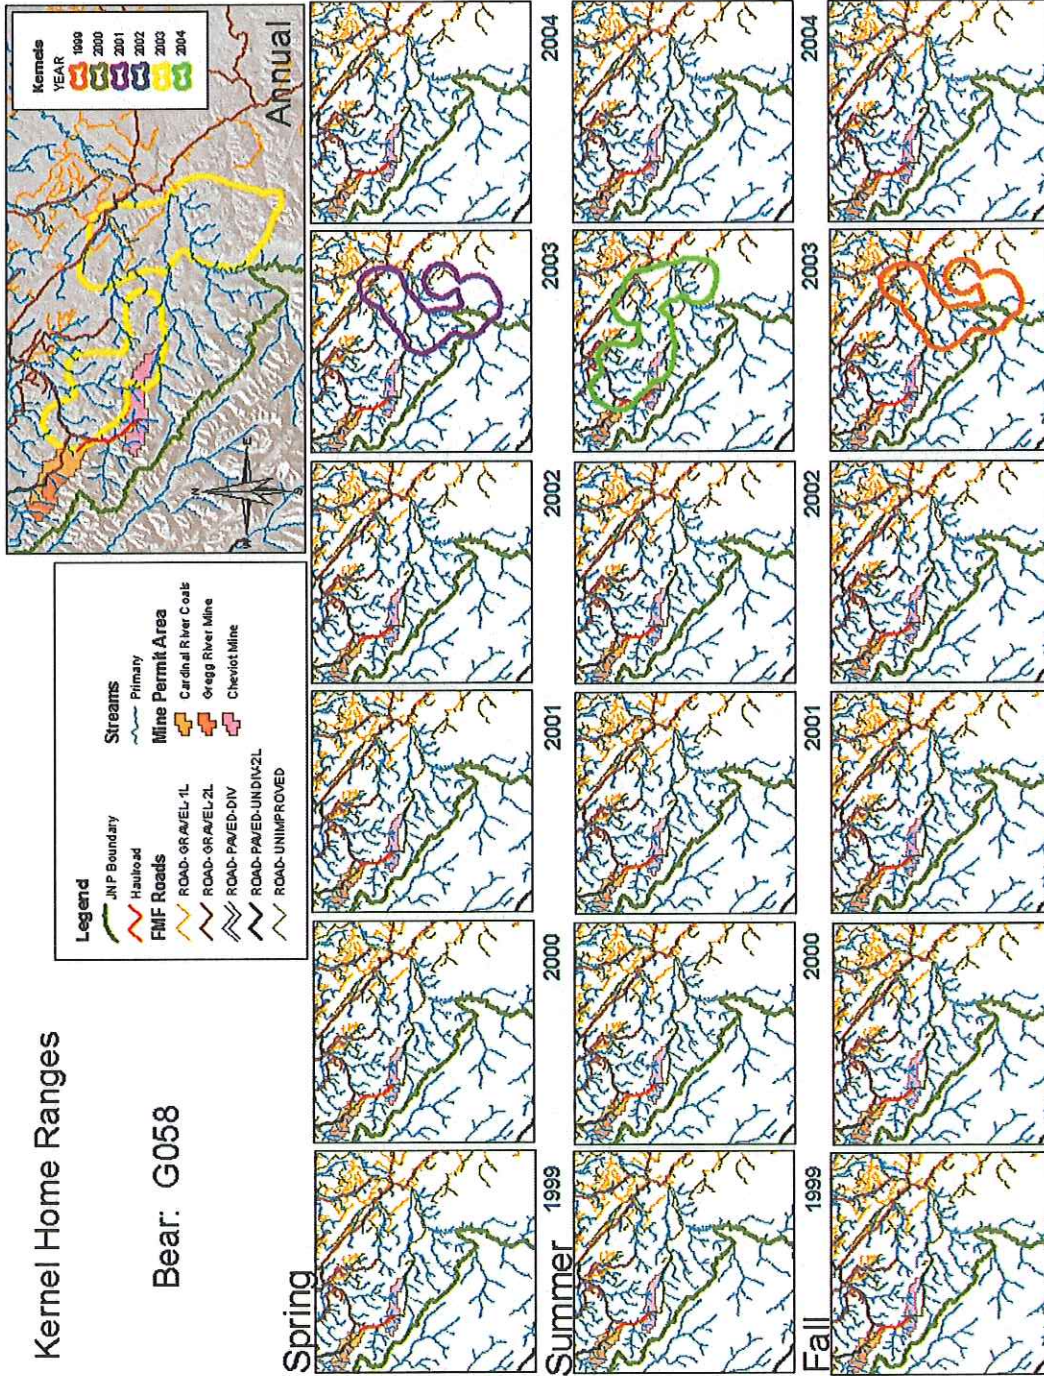

Kernel Home Ranges

Bear: G058