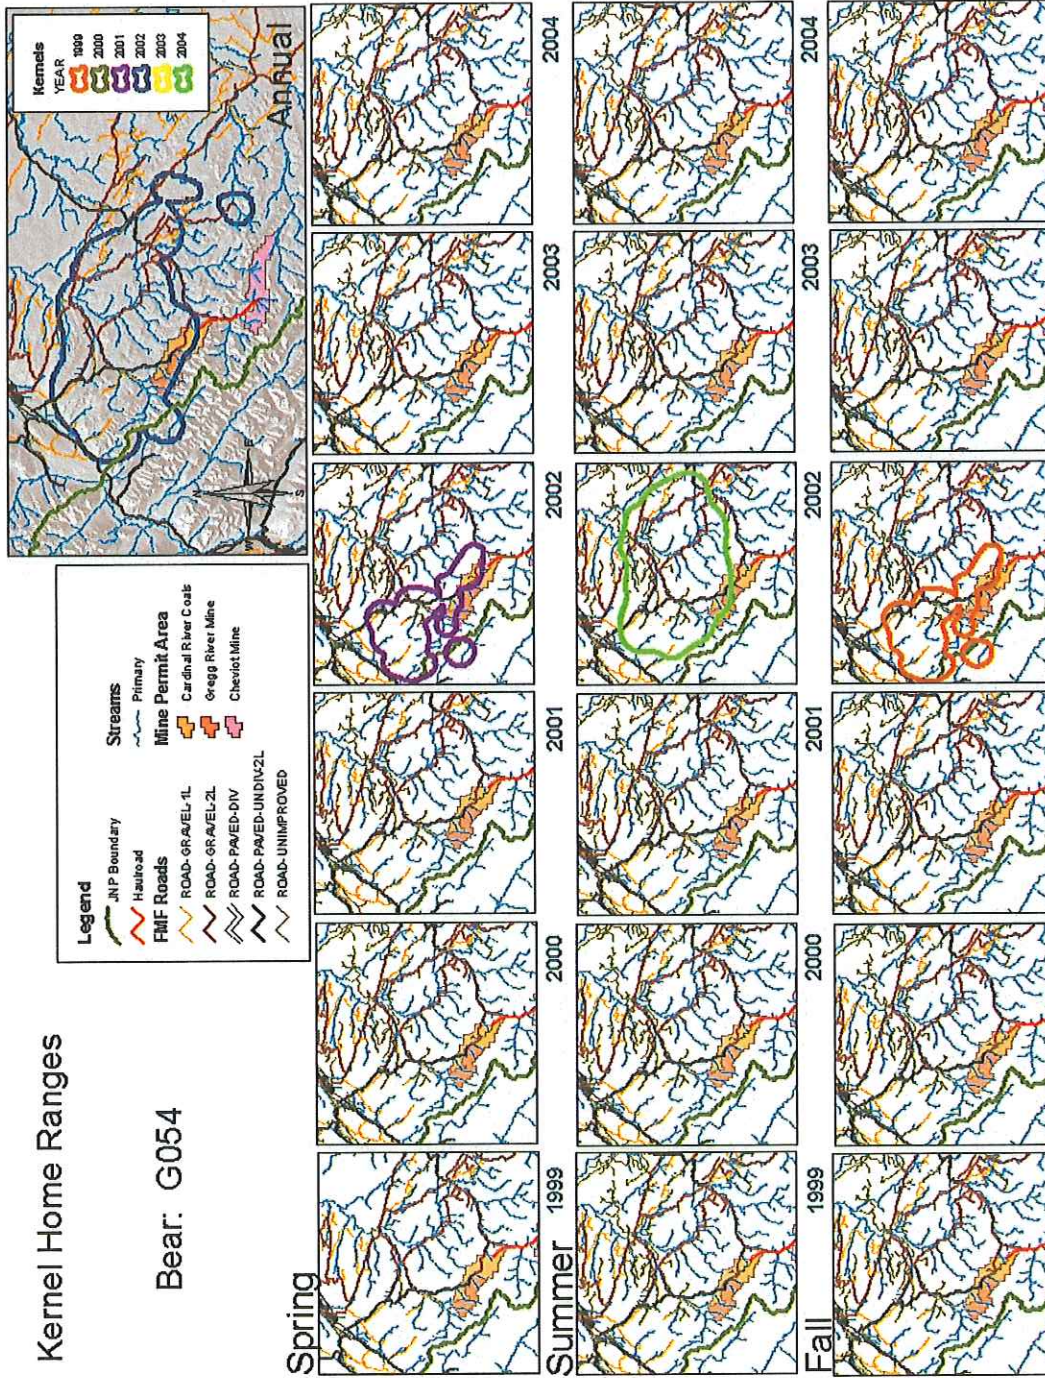

Kernel Home Ranges

Bear: G054