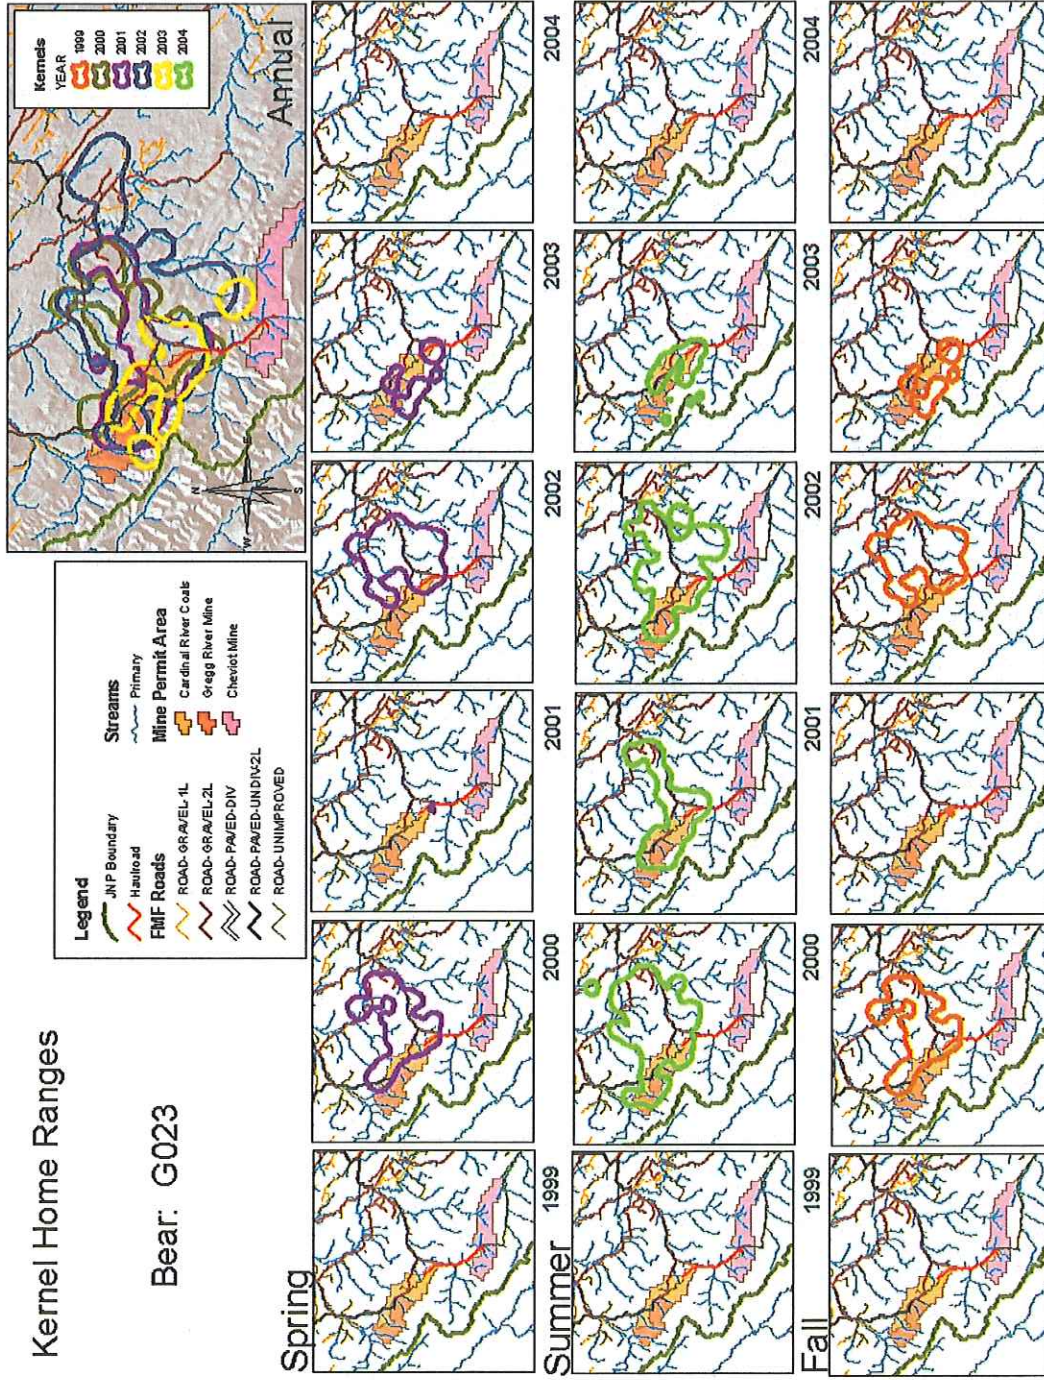

# Kernel Home Ranges

Bear: G006

# Kernel Home Ranges

Bear: G008

# Kernel Home Ranges

Bear: G016

# Kernel Home Ranges

Bear: G023