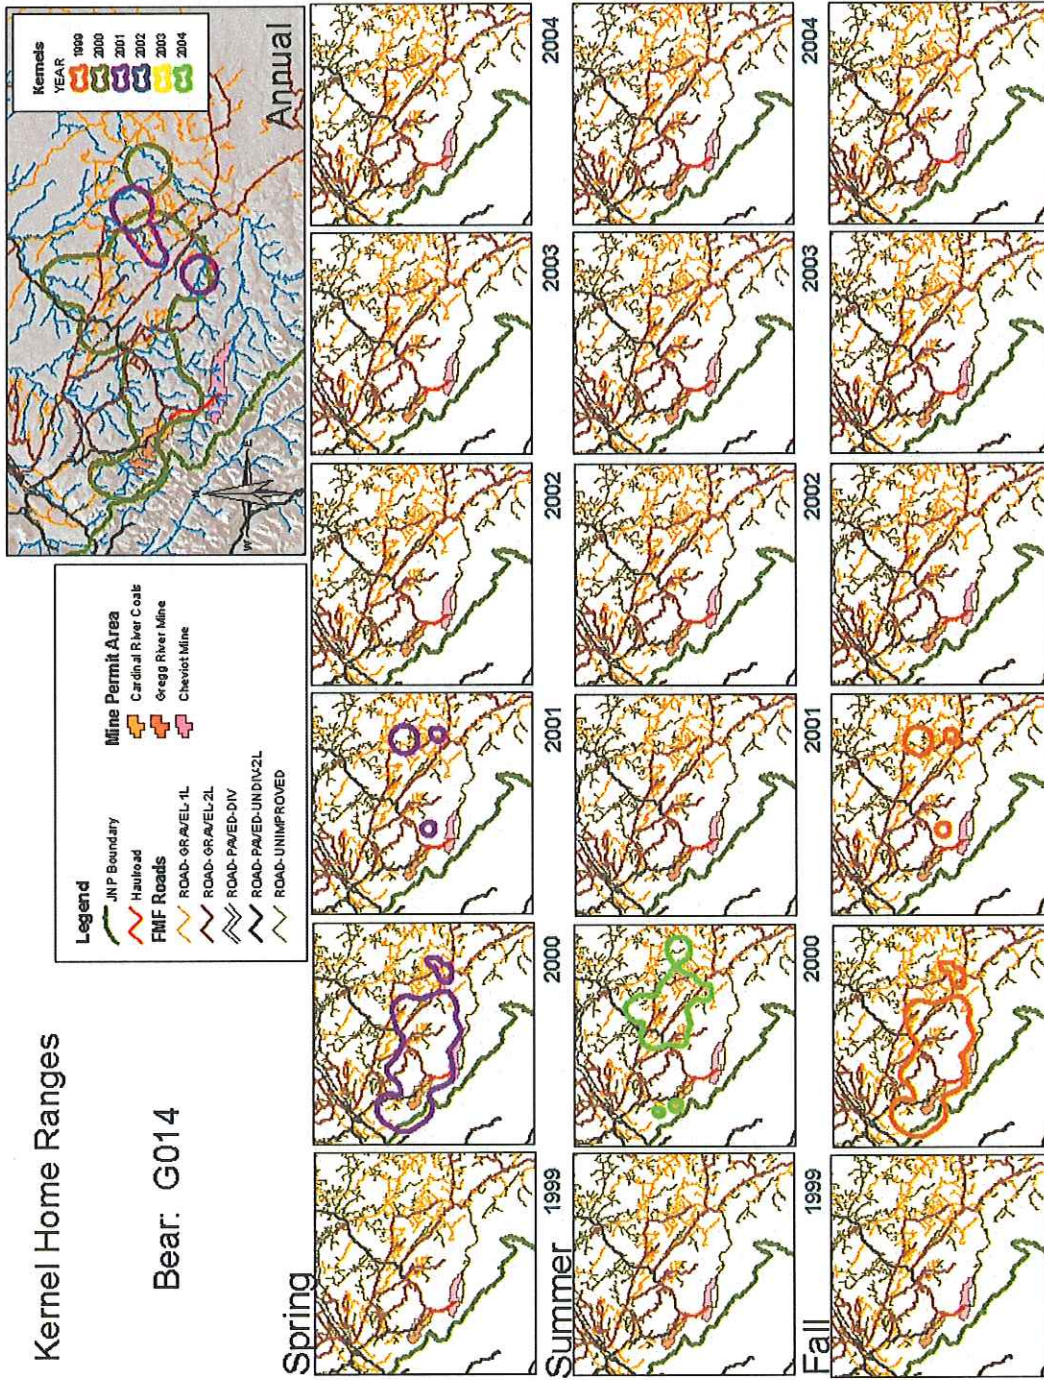

Kernel Home Ranges

Bear: G014