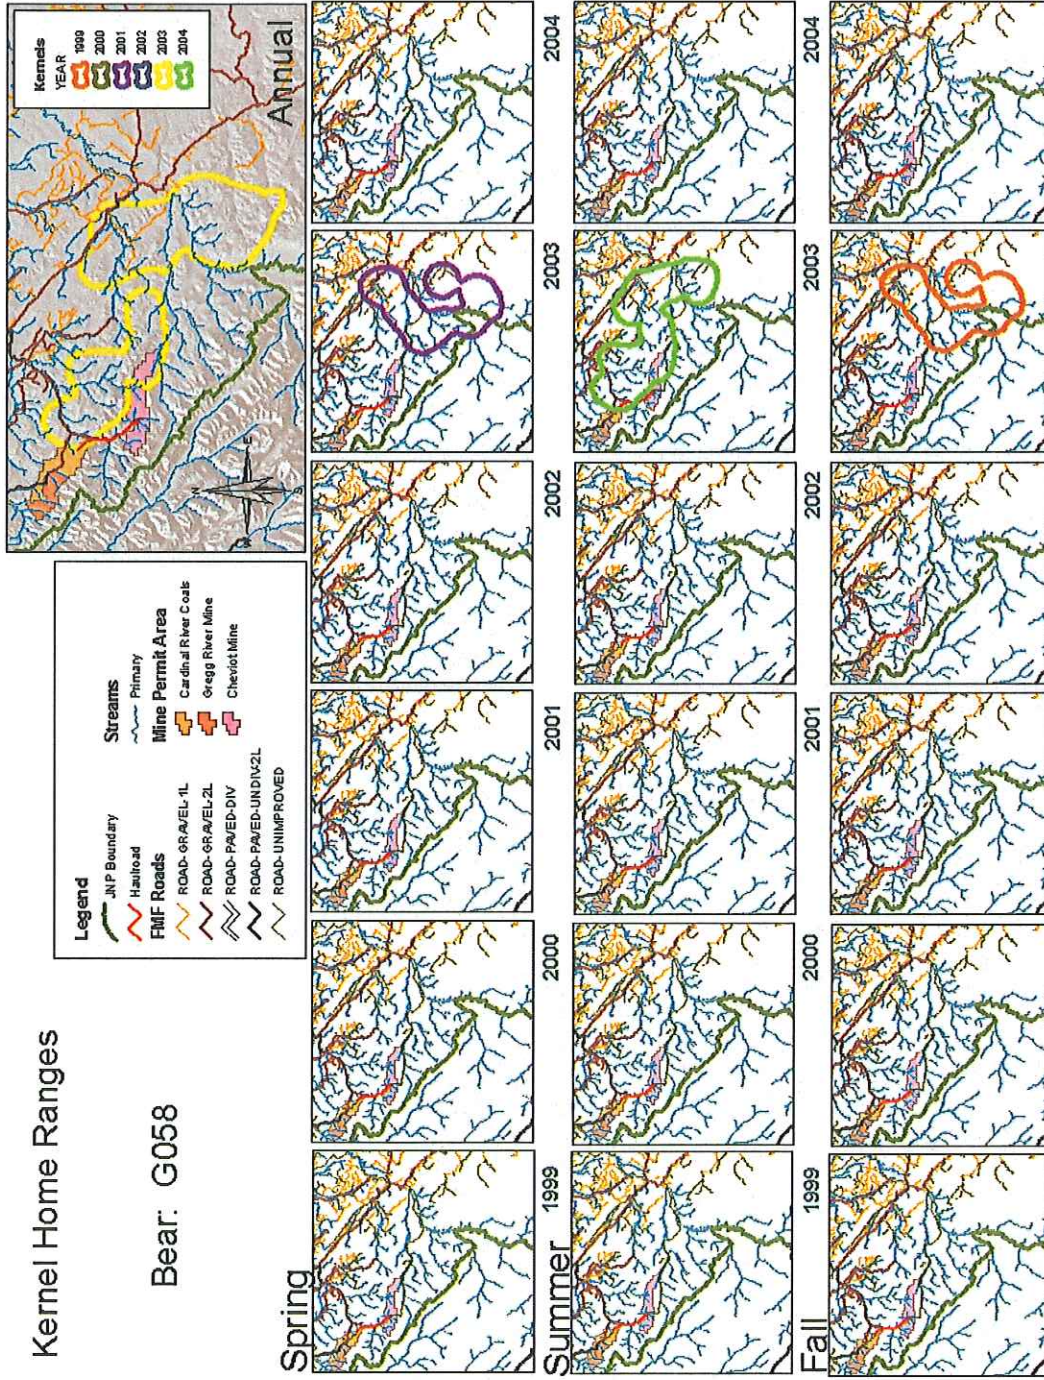

Kernel Home Ranges

Bear: G058