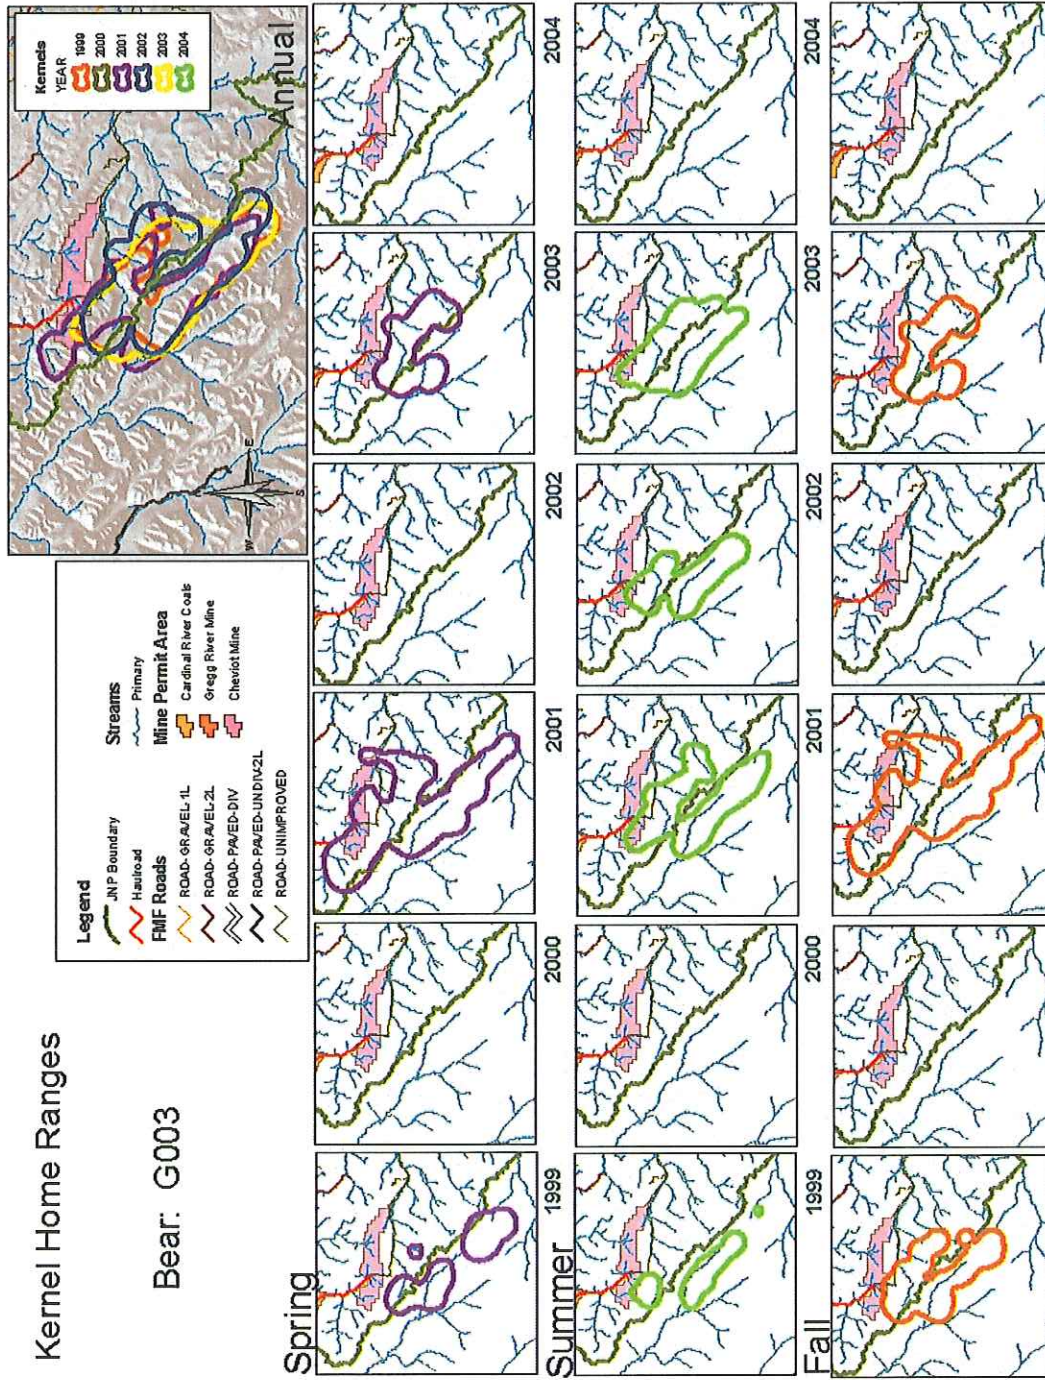

**ANNUAL AND SEASONAL HOME RANGE MAPS  
OF GRIZZLY BEARS USING THE CHEVIOT AND  
GREGG RIVER/LUSCAR MINE LEASE AREAS  
1999-2004**

*Prepared by Saundi Stevens and Julie Dwoal  
March 2005*

# Kernel Home Ranges

Bear: G003

# Kernel Home Ranges

Bear: G004