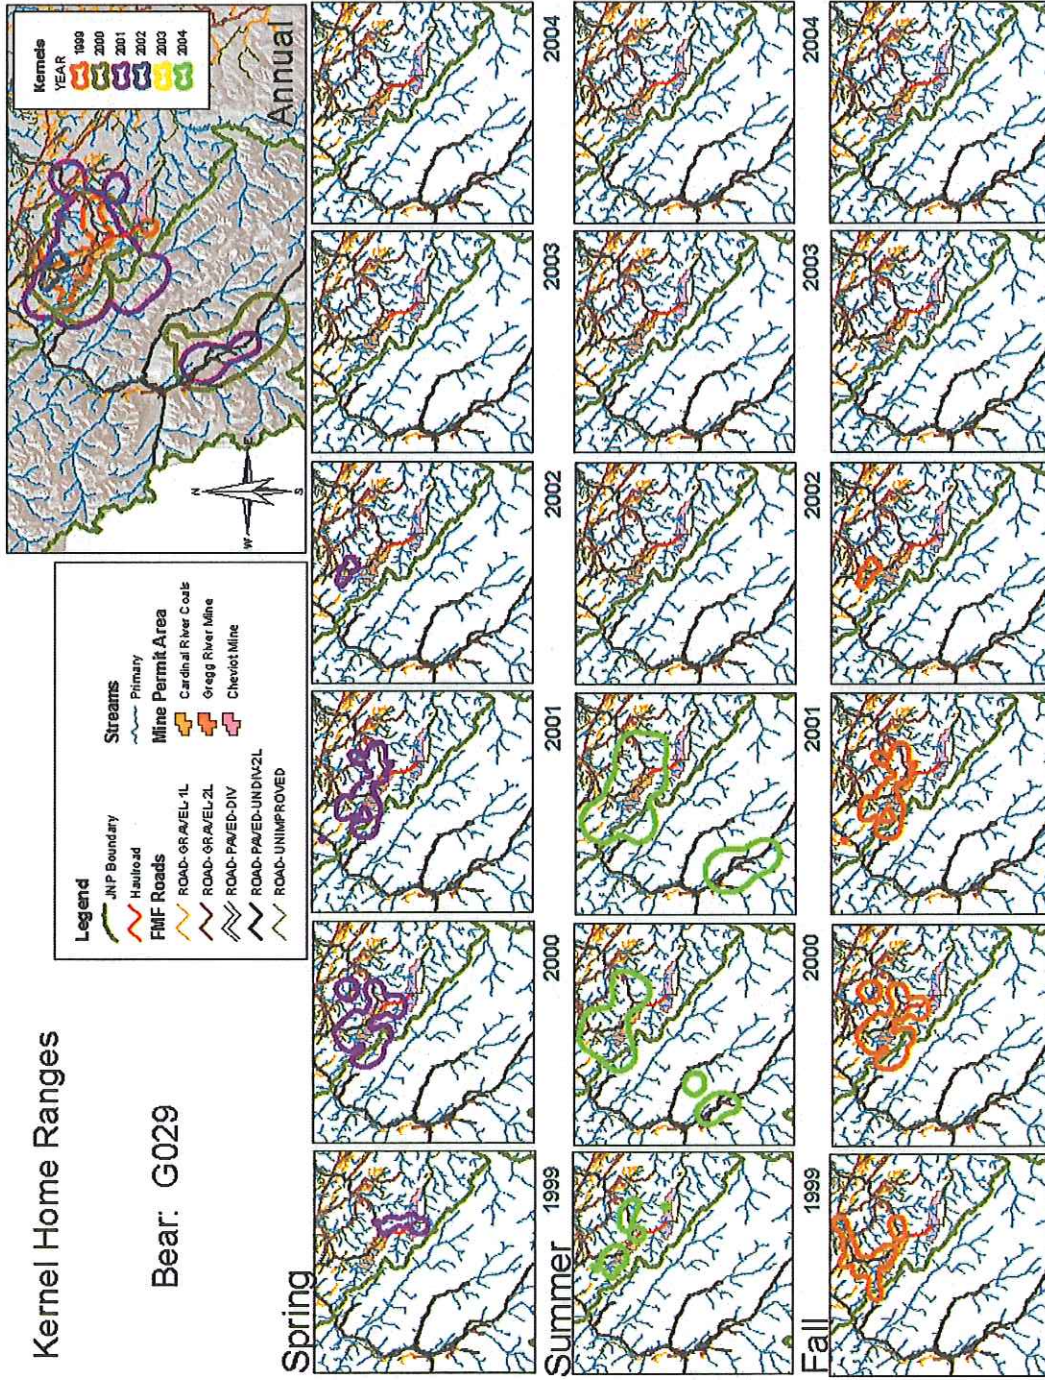

Kernel Home Ranges

Bear: G029