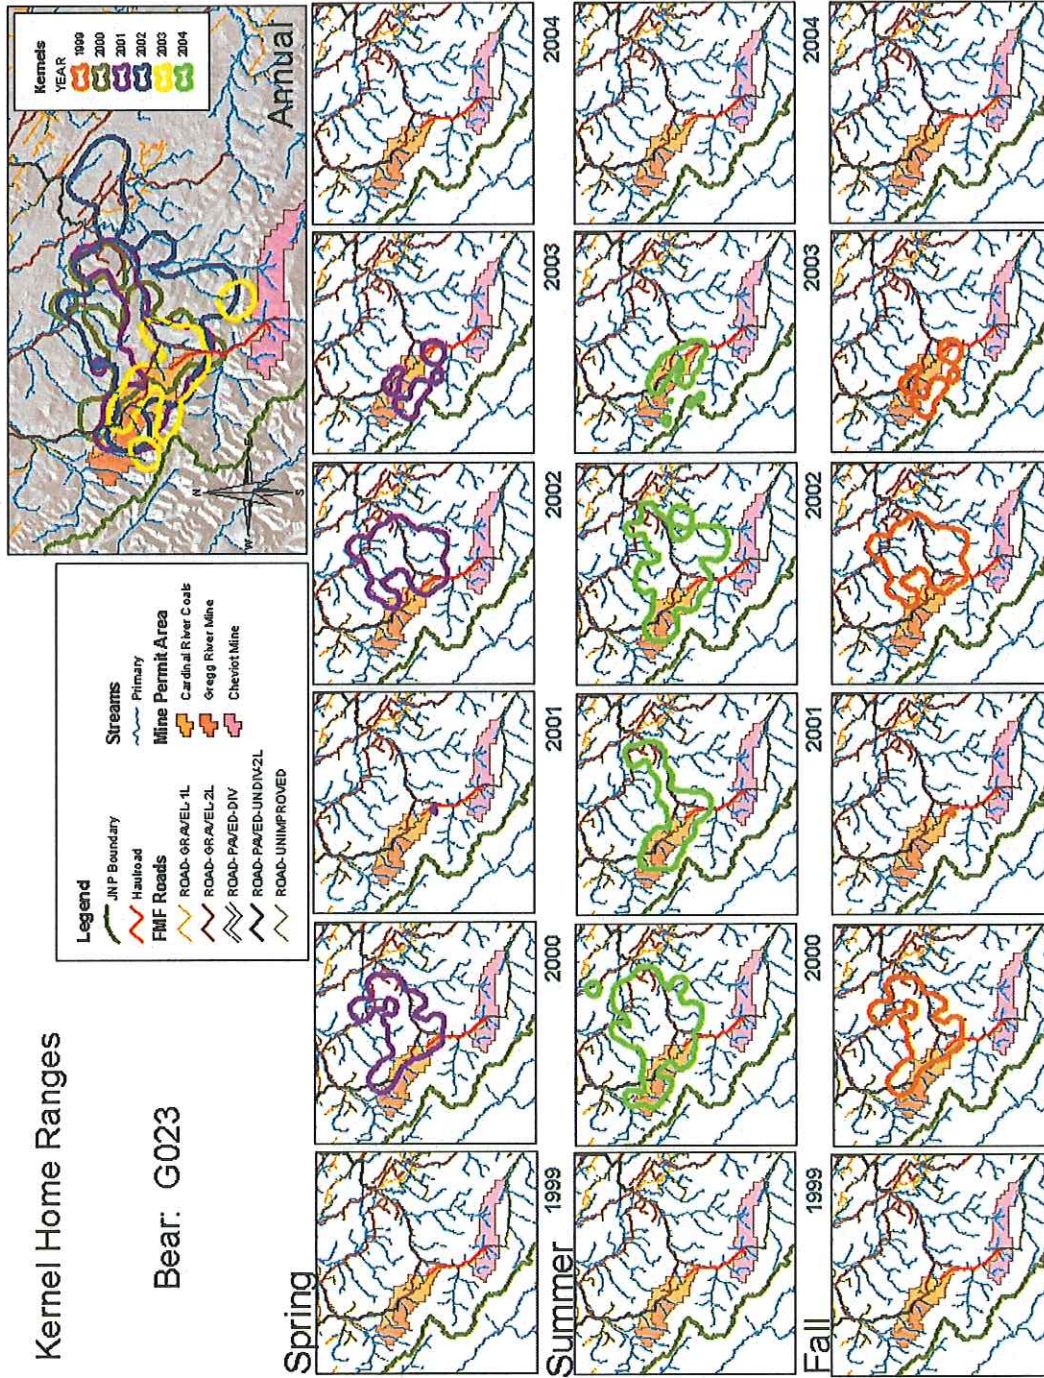

Kernel Home Ranges

Bear: G023