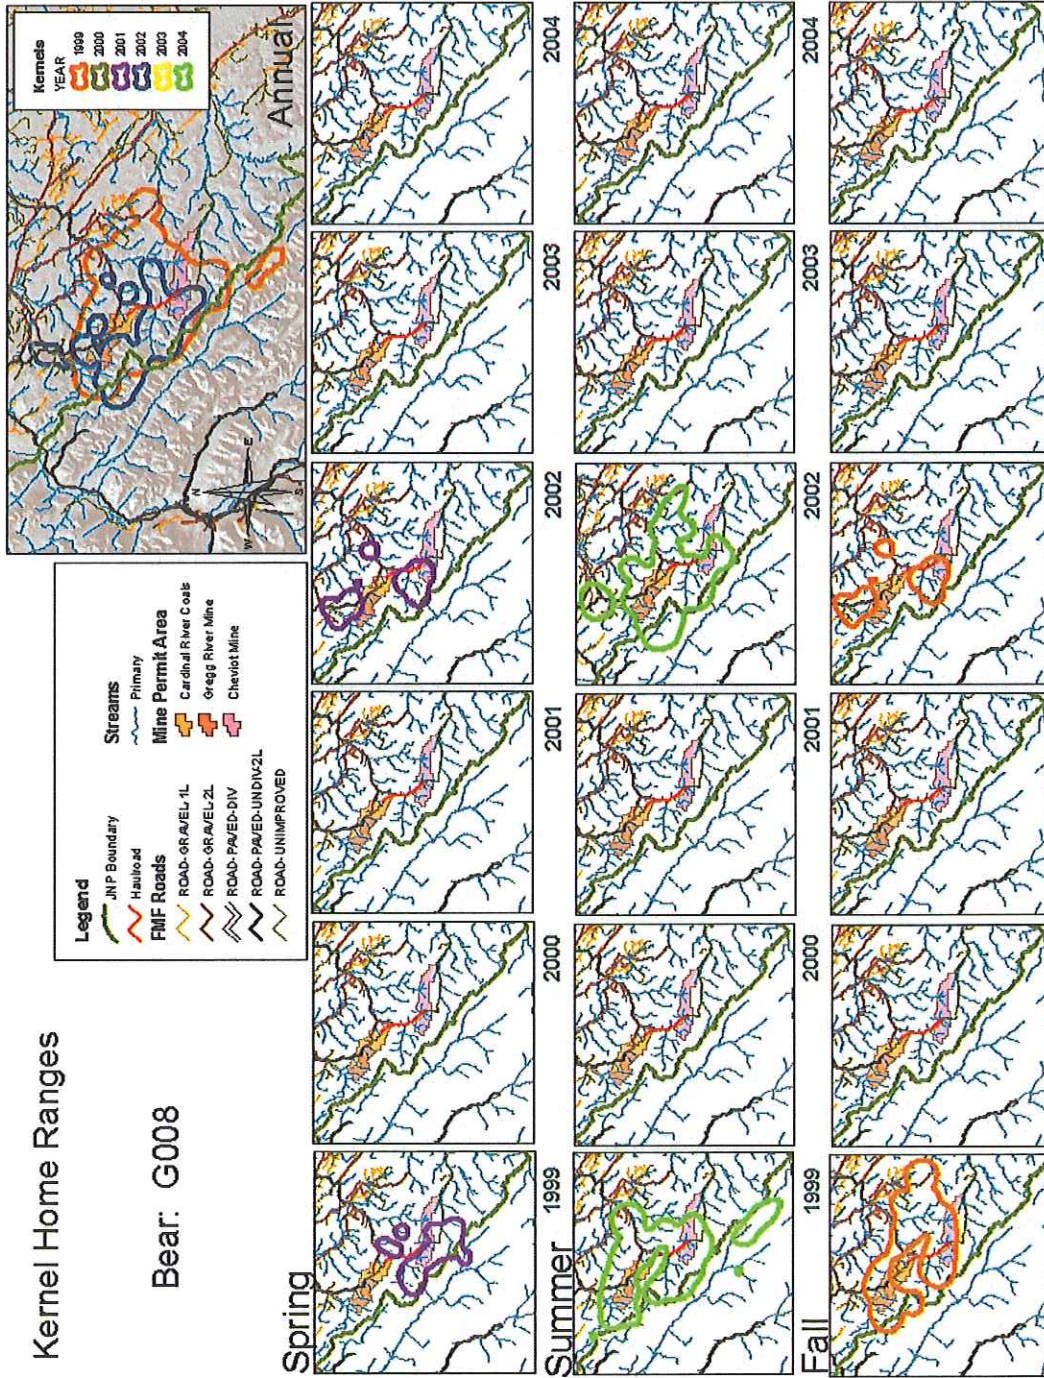

Kernel Home Ranges

Bear: G008