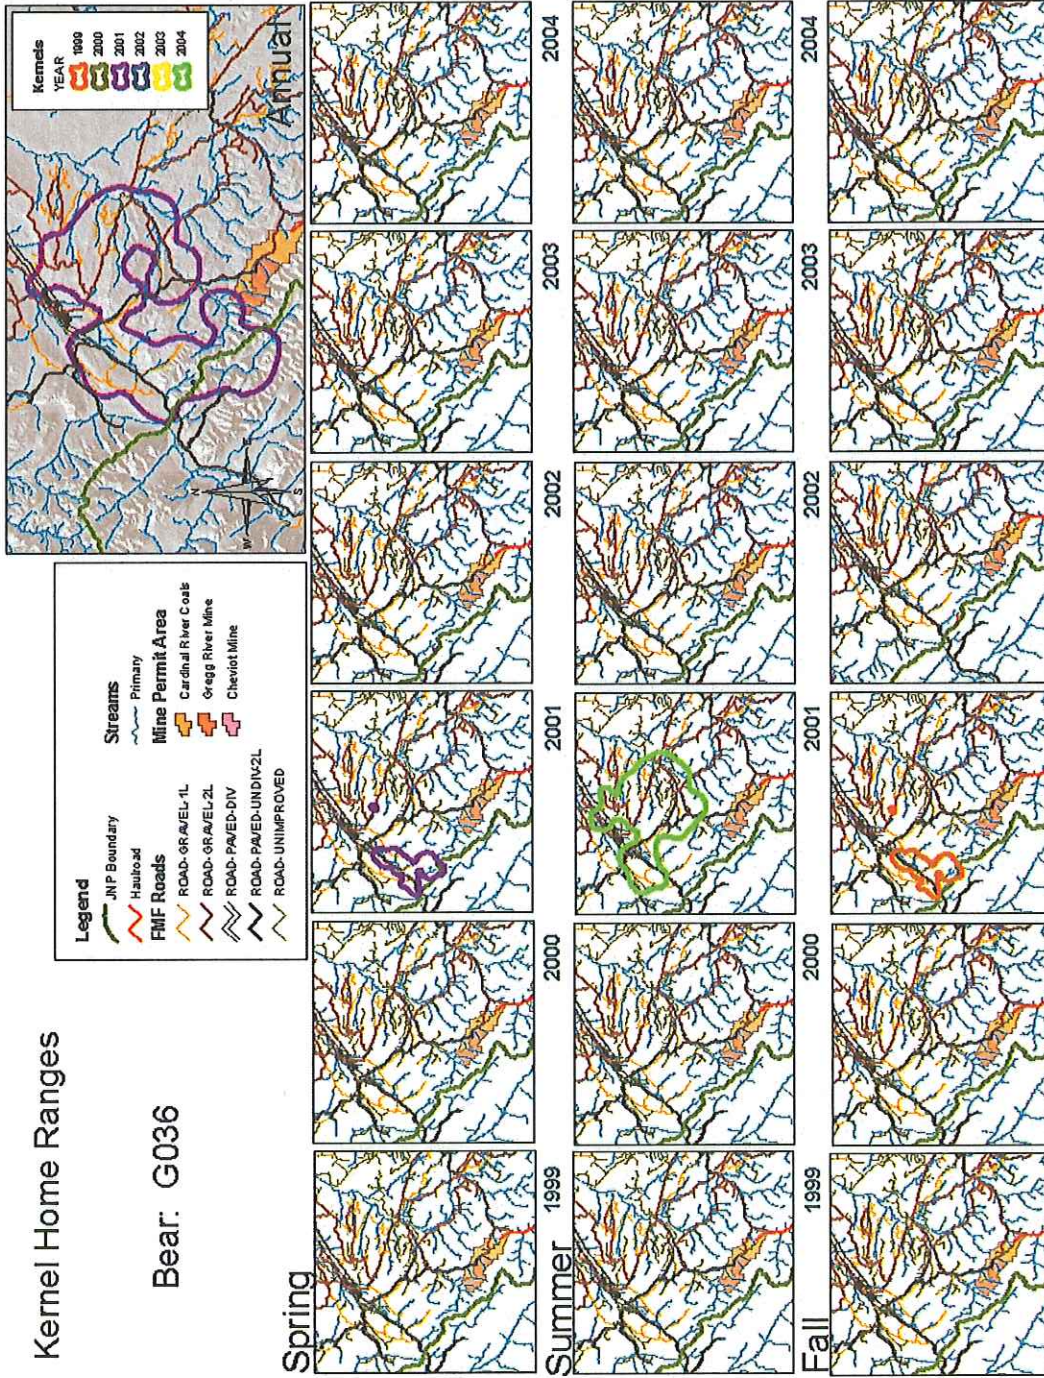

Kernel Home Ranges

Bear: G036