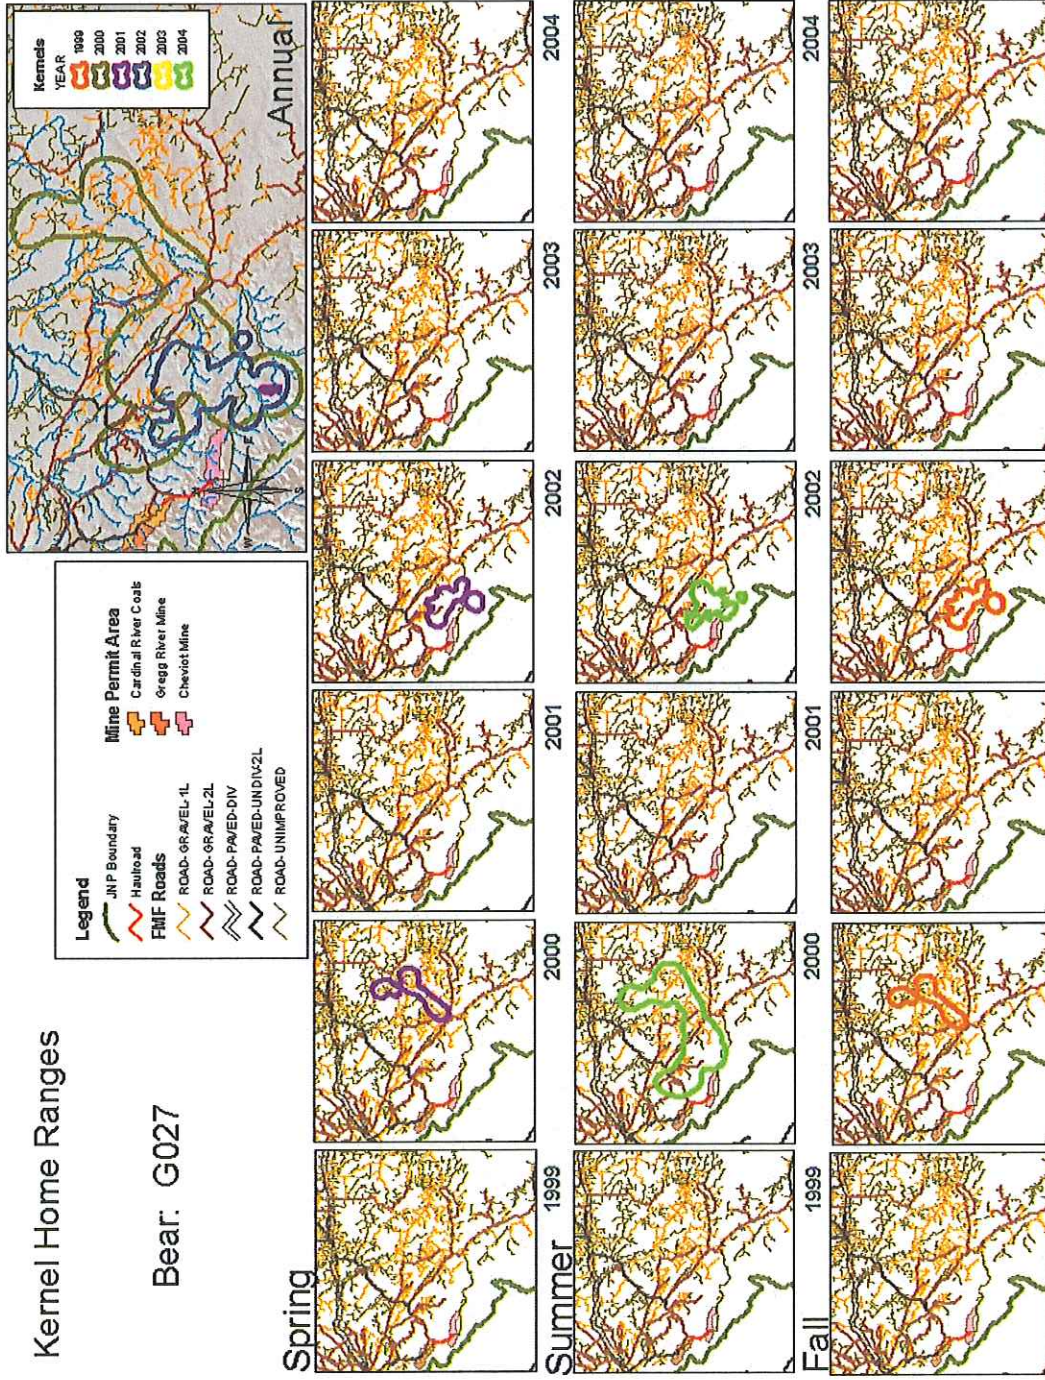

# Kernel Home Ranges

Bear: G008

# Kernel Home Ranges

Bear: G016

# Kernel Home Ranges

Bear: G023

# Kernel Home Ranges

Bear: G027