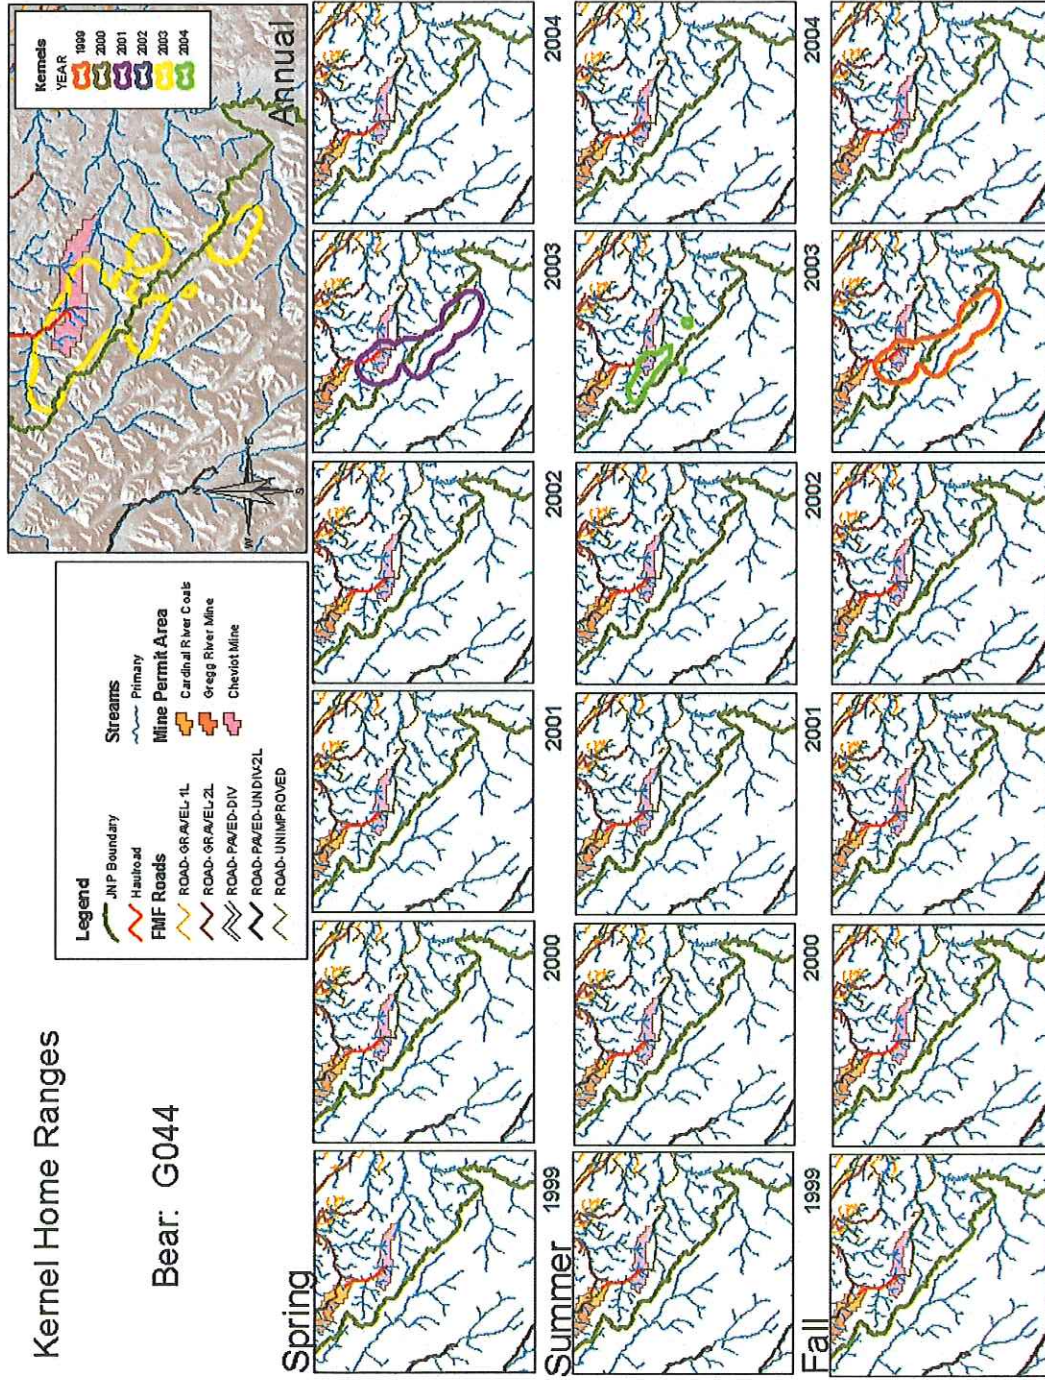

# Kernel Home Ranges

Bear: G035

# Kernel Home Ranges

Bear: G044