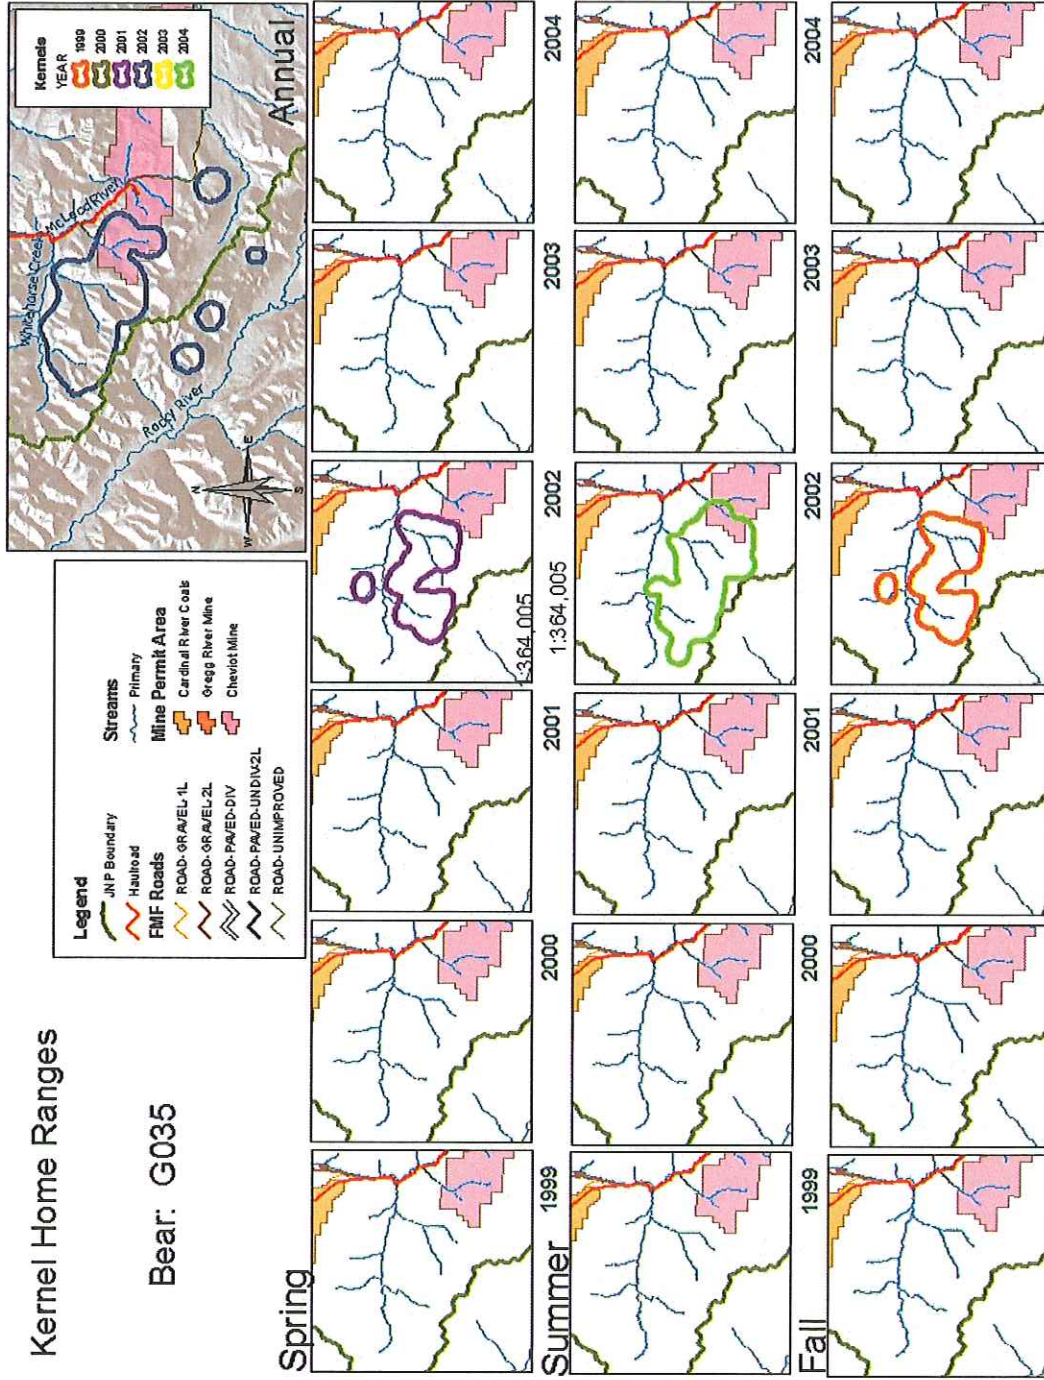

Kernel Home Ranges

Bear: G035