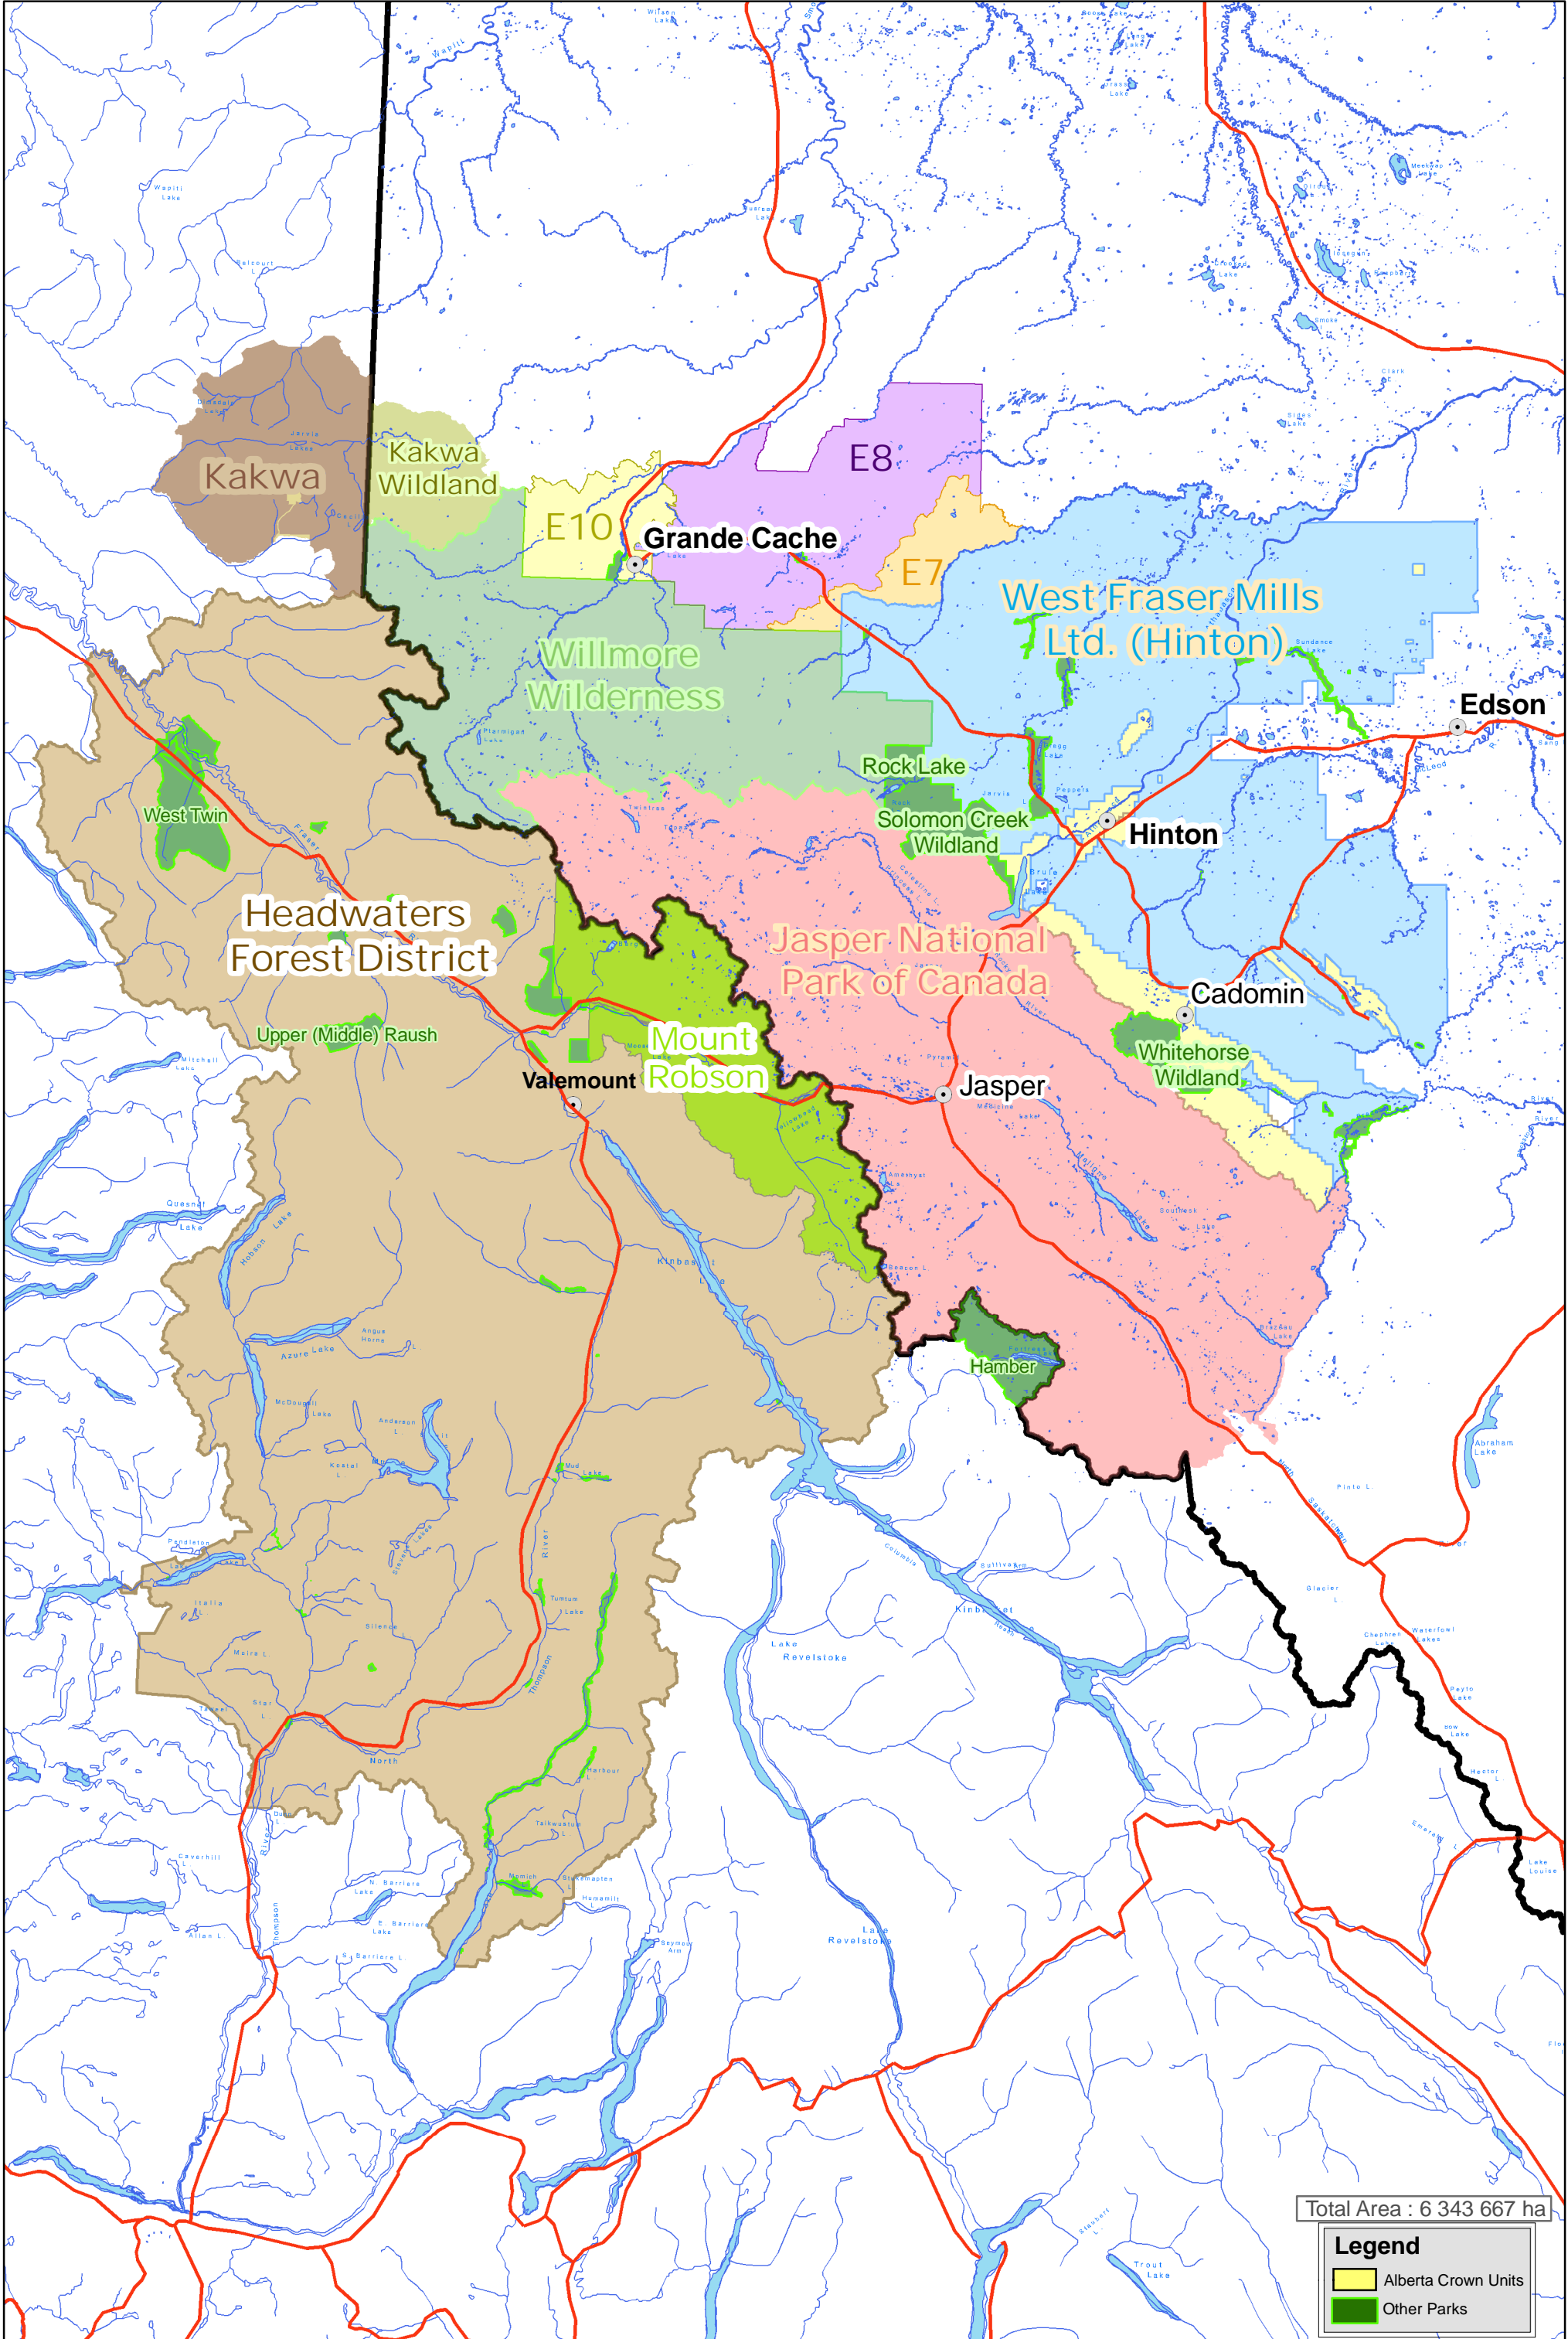

• Yellowhead Ecosystem Group: Proposed Area for Co-Operation

1:1,250,000

Total Area : 6 343 667 ha

Legend	
	Alberta Crown Units
	Other Parks