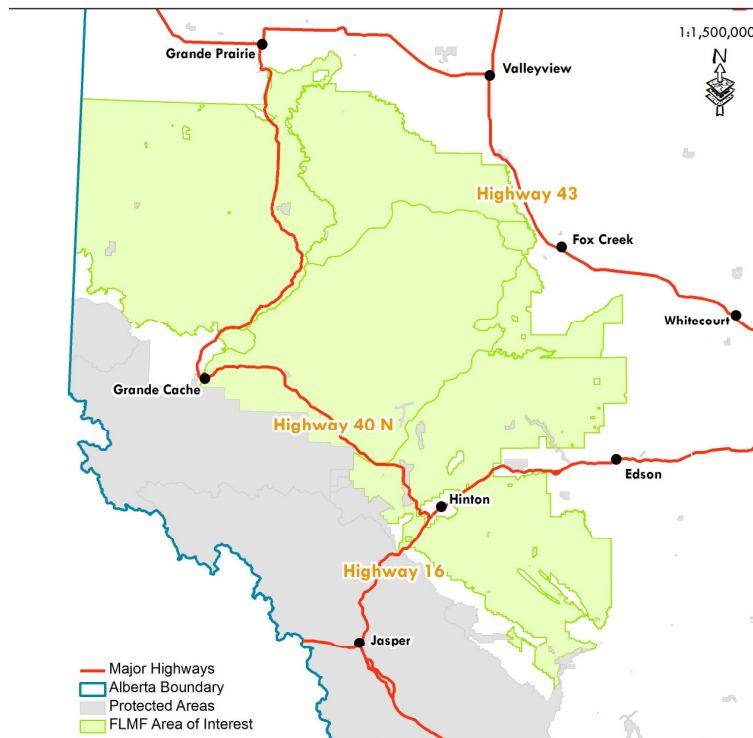

flmf.foothillsri.ca

Who are we?

The FLMF is a self-funded forum made up of 15 resource companies (Energy and Forestry) & the AWN who proactively work together on the management of industrial footprint to mitigate the impact on other resource values.

Highlights:

- FLMF works in cooperation with the Alberta government in advancing Integrated Land Management (eg. Berland Smoky RAD Plan)
- Represents the interests of industry in Caribou Action and Range planning and grizzly bear recovery plans
- Maintains an up-to-date "as built" data set of industrial footprint
- Completed lineal inventories on nearly 1,000,000 hectares in the Grande Cache area
- Developed a landscape level reclamation plan in 2013