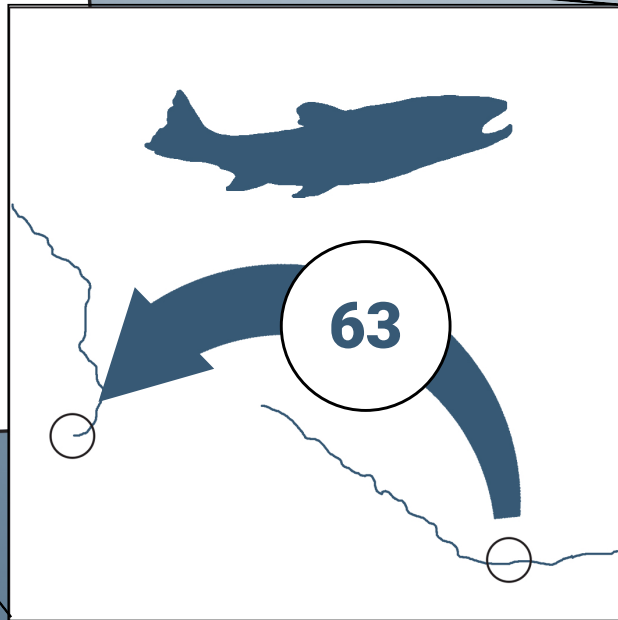

1987 Bull Trout Translocation

No fish in Marie Lake

63 bull trout moved from the Wildhay to Sulphur headwaters (Marie Lake)

Population increases + 265% - 535%

Populations are just 36 km apart by air

Populations are 4,000 river km apart

2019 survey finds Bull Trout expanded beyond Marie Lake